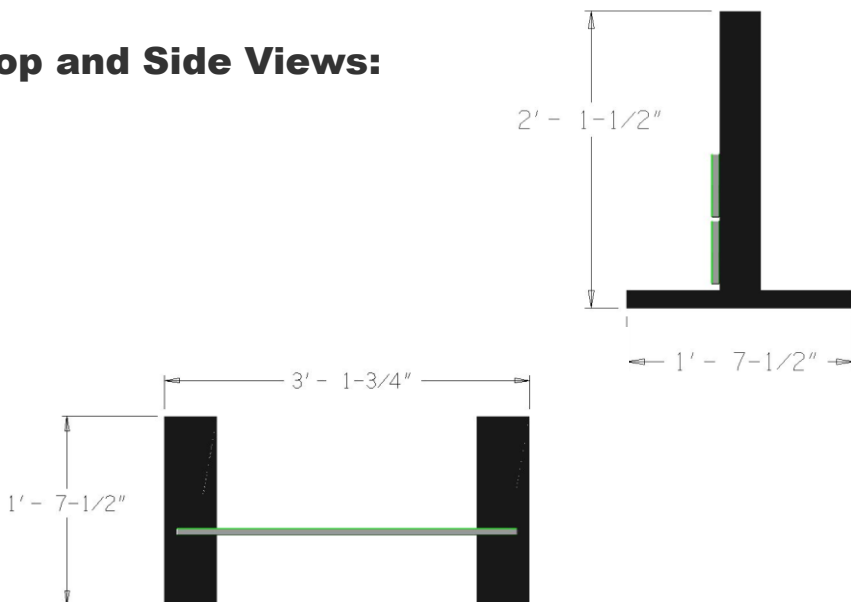

DOG-ON-IT PARKS

DOG-ON-IT-PARKS.COM

The Double Eco Wall Jump is manufactured with 100% recycled HDPE plastic and features customizable, routed bi-color jump planks with bone and paw details to assist with depth perception. All EcoDog™ components have versatile base plates for portable, surface mount or semi-permanent/seasonal installations. Standard colors are Green, Red or Blue with a Charcoal base.

Top and Side Views:

**R7611
DOUBLE ECO
WALL JUMP**

**100% recycled HDPE
plastic**

**Signature paw and
bone details help
with depth
perception**

Free Customization

**Standard Colors:
Green, Red or Blue**

Weight: 45 lbs