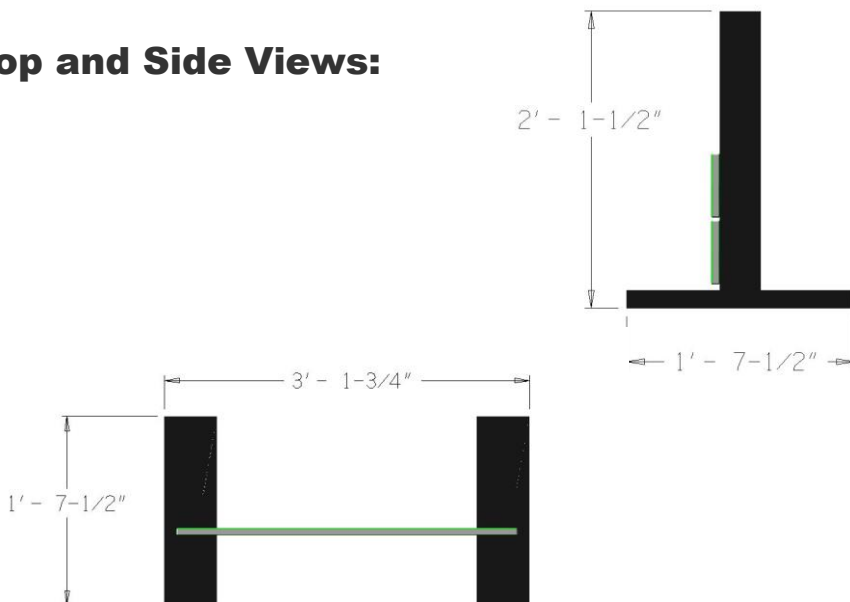

DOG-ON-IT PARKS

DOG-ON-IT-PARKS.COM

The Eco Wall Jumps are manufactured with 100% recycled HDPE plastic and feature customizable, routed bi-color jump planks with bone and paw details to assist with depth perception. The Wall Jumps have versatile base plates for portable, inground mounting or semi-permanent/seasonal installations.

Top and Side Views:

R7611 ECO WALL JUMP - DOUBLE

**100% recycled HDPE
plastic**

**Signature paw and
bone details help
with depth
perception**

3 different heights

**Standard Color:
Green & Black**

DOG-ON-IT-PARKS®