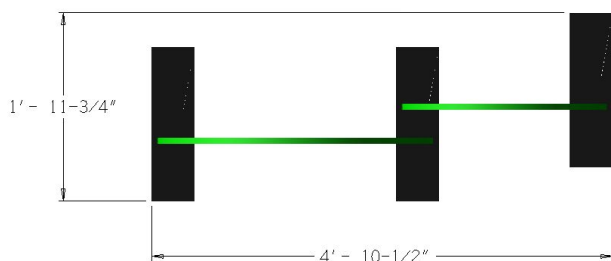

DOG ON IT PARKS

DOG-ON-IT-PARKS.COM

The Eco Double Hoop Jump features a large 35" diameter hoop and a smaller 26" option for our little friends. They are manufactured with 100% recycled HDPE plastic and feature customizable routed bi-color hoops with bone and paw details to assist with depth perception. Like all our EcoDog™ products, this has a versatile base plate for portable, surface mount or semi-permanent, seasonal installations. Standard colors are Green, Blue or Red with a Charcoal base.

Top and Side Views:

**R7609
ECO DOUBLE
HOOP JUMP**

**100% recycled HDPE
plastic**

**Signature paw and
bone details help
with depth
perception**

Customizable hoops

**Standard Colors:
Green, Blue or Red**

Weight: 40 lbs