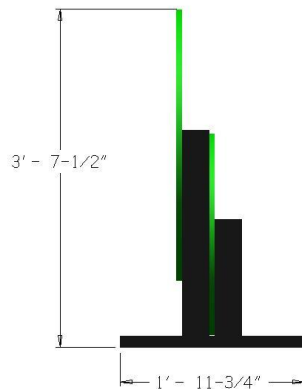

DOG ON IT PARKS

DOG-ON-IT-PARKS.COM

The Eco Double Hoop Jump features a large 35" diameter hoop and a smaller 26" option for our little friends. They are manufactured with 100% recycled HDPE plastic and feature customizable routed bi-color hoops with bone and paw details to assist with depth perception. Like all our EcoDog™ products, this has a versatile base plate for portable, surface mount or semi-permanent, seasonal installations. Standard colors are Green, Blue or Red with a Charcoal base.

Top and Side Views:

**R7609
ECO DOUBLE
HOOP JUMP**

**100% recycled HDPE
plastic**

**Signature paw and
bone details help
with depth
perception**

Customizable hoops

**Standard Colors:
Green, Blue or Red**

Weight: 40 lbs