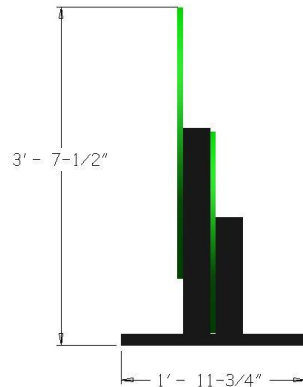

DOG ON IT PARKS

DOG-ON-IT-PARKS.COM

The Eco Double Hoop Jump features a large 35" diameter hoop and a smaller 26" option for our little friends. They are manufactured with 100% recycled HDPE plastic and feature routed bi-color hoops with bone and paw details to assist with depth perception. Like all our EcoDog™ products, this has a versatile base plate for portable, inground mounting or semi-permanent, seasonal installations.

Top and Side Views:

R7609

ECO DOUBLE HOOP JUMP

**100% recycled HDPE
plastic**

**Signature paw and
bone details help
with depth
perception**

Customizable hoops

**Standard Color:
Green & Black**

DOG-ON-IT-PARKS®