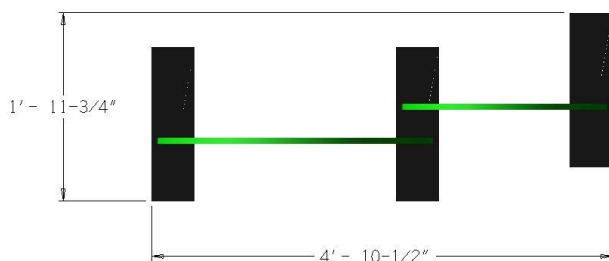

DOG ON IT PARKS

DOG-ON-IT-PARKS.COM

The Eco Double Hoop Jump features a large 35" diameter hoop and a smaller 26" option for our little friends. They are manufactured with 100% recycled HDPE plastic and feature routed bi-color hoops with bone and paw details to assist with depth perception. Like all our EcoDog™ products, this has a versatile base plate for portable, inground mounting or semi-permanent, seasonal installations.

Top and Side Views:

R7609

ECO DOUBLE HOOP JUMP

**100% recycled HDPE
plastic**

**Signature paw and
bone details help
with depth
perception**

Customizable hoops

**Standard Color:
Green & Black**

DOG-ON-IT-PARKS®