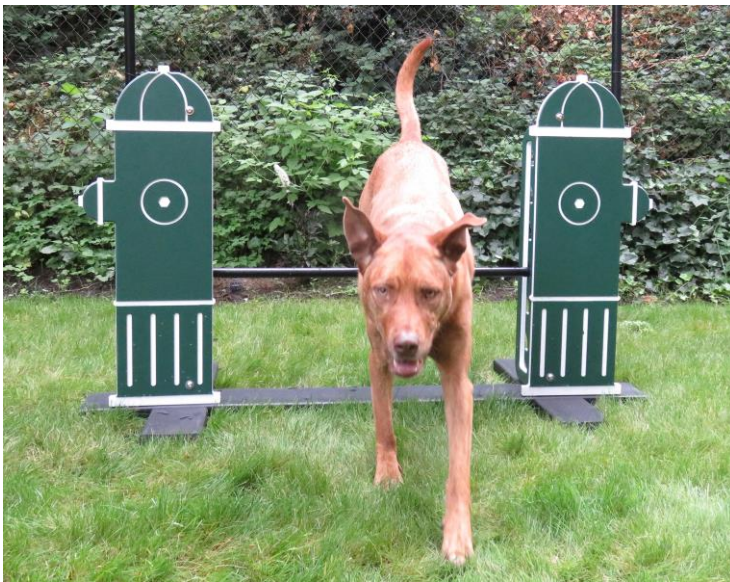

DOG-ON-IT PARKS

DOG-ON-IT-PARKS.COM

The Eco Adjustable Jump Bar is made with 100% recycled HDPE plastic and a lightweight aluminum alloy bar. It features routed bi-color end panels and seven (7) different heights to accommodate dogs of all sizes and abilities. The Eco Adjustable Jump Bar has a versatile base plate for portable, surface mount or semi-permanent/seasonal installations. Standard colors are Green, Blue or Red with a Charcoal base.

Top and Side Views:

R7608

**ECO
ADJUSTABLE
JUMP BAR**

**100% recycled HDPE
plastic**

**Aircraft grade,
aluminum alloy jump
bar is lightweight but
strong**

**Standard Colors:
Green, Blue or Red**

Weight: 50 lbs