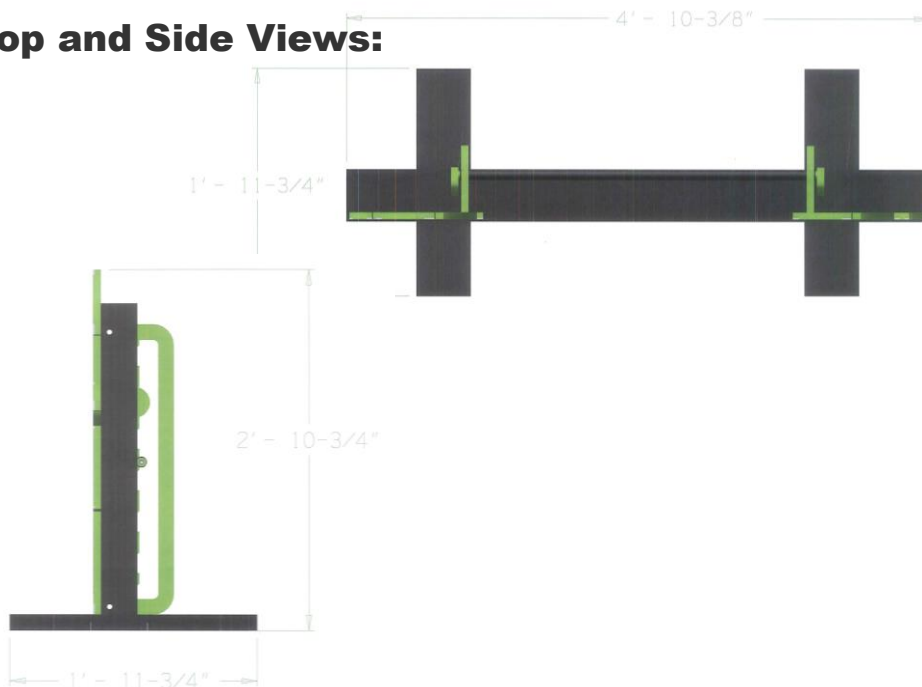

DOG-ON-IT PARKS

DOG-ON-IT-PARKS.COM

The Eco Adjustable Jump Bar is made with 100% recycled HDPE plastic and a lightweight aluminum alloy bar. It features routed bi-color end panels and seven (7) different heights to accommodate dogs of all sizes and abilities. The Eco Adjustable Jump Bar has a versatile base plate for portable, surface mount or semi-permanent/seasonal installations. Standard colors are Green, Blue or Red with a Charcoal base.

Top and Side Views:

R7608

**ECO
ADJUSTABLE
JUMP BAR**

**100% recycled HDPE
plastic**

**Aircraft grade,
aluminum alloy jump
bar is lightweight but
strong**

**Standard Colors:
Green, Blue or Red**

Weight: 50 lbs