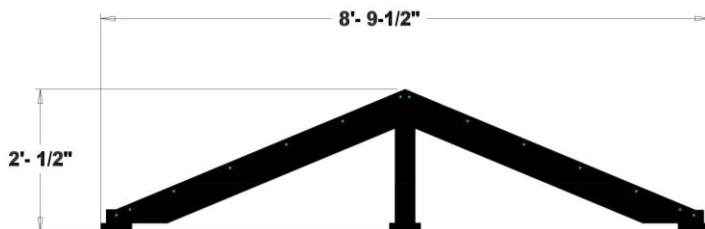

**DOG-ON-IT PARKS**

DOG-ON-IT-PARKS.COM

This smaller version of our standard Eco A-Frame is ideal for smaller size parks. It features a winning combination of recycled aluminum and durable, maintenance-free HDPE plastic. The walking surface features our exclusive PawsGrip™ coating, a VOC-free polyurea that provides slip resistance while the color strips provide depth perception and are nearly flush with the surface, so they don't present a trip hazard. Only 24" high and 18" wide, this makes a great entry level component though experienced agility pros will enjoy it too. It has a versatile base for portable, surface mount or semi-permanent/seasonal installations.

**Dimensions:**

**R7604  
ECO A-FRAME  
(SMALL)**

**10-gauge reinforced  
aluminum planks and  
HDPE posts**

**Dimensions:  
105" x 19" x 24"**

**Versatile mounting  
options**

**Standard Colors:  
Green, Blue or Red**