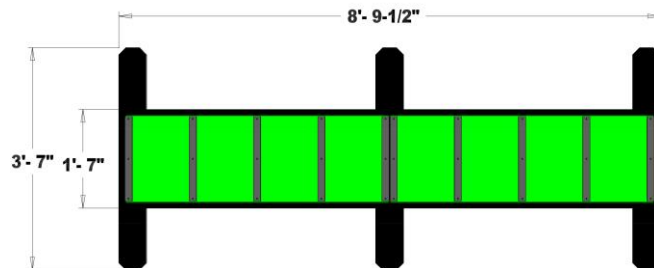

**DOG-ON-IT PARKS**

DOG-ON-IT-PARKS.COM

This smaller version of our standard Eco A-Frame is ideal for smaller size parks. It features a winning combination of recycled aluminum and durable, maintenance-free HDPE plastic. The walking surface features our exclusive PawsGrip™ coating, a VOC-free polyurea that provides slip resistance while the color strips provide depth perception and are nearly flush with the surface, so they don't present a trip hazard. Only 24" high and 18" wide, this makes a great entry level component though experienced agility pros will enjoy it too. It has a versatile base for portable, surface mount or semi-permanent/seasonal installations.

**Dimensions:**

**R7604  
ECO A-FRAME  
(SMALL)**

**10-gauge reinforced  
aluminum planks and  
HDPE posts**

**Dimensions:  
105" x 19" x 24"**

**Versatile mounting  
options**

**Standard Colors:  
Green, Blue or Red**