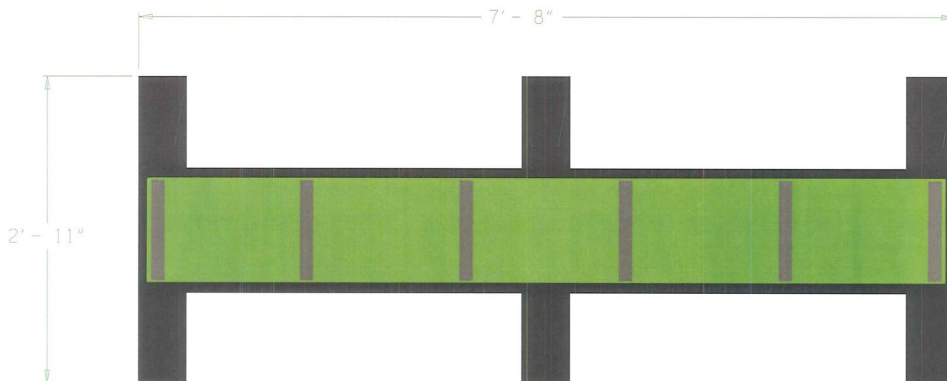

DOG-ON-IT PARKS

DOG-ON-IT-PARKS.COM

Our eco-friendly plank-style walk is manufactured with a winning combination of recycled aluminum and maintenance-free HDPE plastic. The walking surface features our exclusive PawsGrip™ coating, a VOC-free polyurea that provides slip resistance while the color strips provide depth perception and are nearly flush with the surface, so they don't present a trip hazard. Only 18" high and one foot wide makes this a great entry level component and helps to build confidence. The Eco Balance Walk has versatile base plates for portable use, surface mount or semi-permanent installations. Standard colors are Green, Blue or Red with Charcoal posts.

Views:

R7603 ECO BALANCE WALK

**10 gauge reinforced
solid aluminum plank
and HDPE posts, trim
and base**

**Highly textured
PawsGrip coating for
slip resistance**

**Dimensions:
90"L x 12"W x 18"H**

**Standard Colors:
Green, Blue or Red**