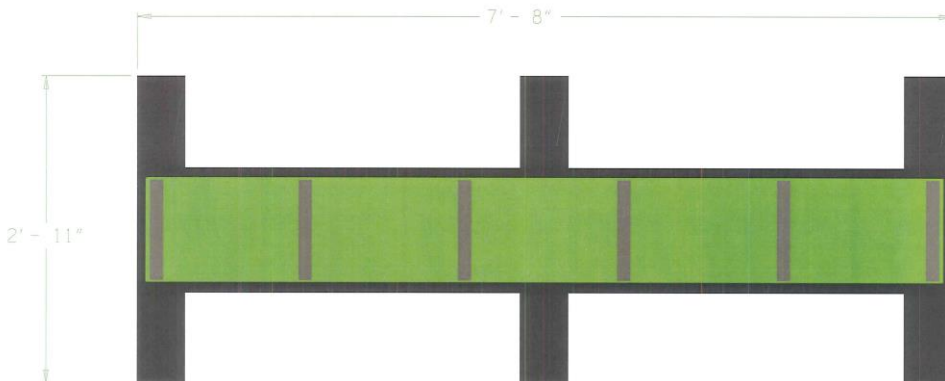

DOG-ON-IT PARKS

DOG-ON-IT-PARKS.COM

Our eco-friendly plank-style walk is manufactured with a winning combination of recycled aluminum and maintenance-free HDPE plastic. The walking surface features our exclusive PawsGrip™ coating, a VOC-free polyurea that provides slip resistance in all weather conditions. Only 18” high and one foot wide makes this a great entry level component and helps to build confidence. The Eco Balance Walk has versatile base plates for portable use, inground mounting or semi-permanent seasonal installations.

Views:

**R7603
ECO BALANCE
WALK**

**10 gauge reinforced
solid aluminum plank
and HDPE posts, trim
and base**

**Highly textured
PawsGrip coating for
slip resistance**

**Dimensions:
90”L x 12”W x 18”H**

**Standard Color:
Green, Pewter &
Black**