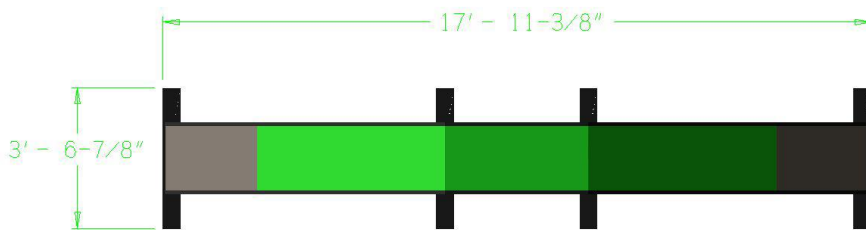

DOG ON IT PARKS

DOG-ON-IT-PARKS.COM

Our Eco Dog Walk Ramp is manufactured with recycled aluminum and maintenance-free HDPE plastic. The walking surface features our exclusive PawsGrip™ coating, a VOC-free polyurea that provides slip resistance. With a maximum height of three feet at the peak this is appropriate for all skill levels. It has versatile base plates for portable, surface mount or semi-permanent/seasonal installations. Standard colors are Green, Blue or Red with Charcoal posts.

Top and Side Views:

R7602
EcoDog Dog Walk

R7602 ECO DOG WALK RAMP (LARGE)

**10 gauge reinforced
solid aluminum planks
and HDPE trim and
posts**

**Highly textured
PawsGrip coating for
slip resistance**

**Entirely flat walking
surfaces are free of
step strips**