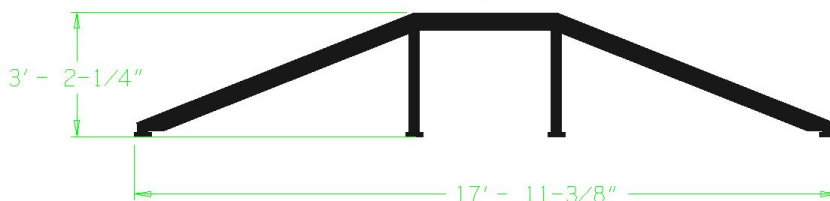

DOG ON IT PARKS

DOG-ON-IT-PARKS.COM

Our Eco Dog Walk Ramp is manufactured with recycled aluminum and maintenance-free HDPE plastic. The walking surface features our exclusive PawsGrip™ coating, a VOC-free polyurea that provides slip resistance. With a maximum height of three feet at the peak this is appropriate for all skill levels. It has versatile base plates for portable, surface mount or semi-permanent/seasonal installations. Standard colors are Green, Blue or Red with Charcoal posts.

Top and Side Views:

R7602
EcoDog Dog Walk

R7602 ECO DOG WALK RAMP (LARGE)

**10 gauge reinforced
solid aluminum planks
and HDPE trim and
posts**

**Highly textured
PawsGrip coating for
slip resistance**

**Entirely flat walking
surfaces are free of
step strips**