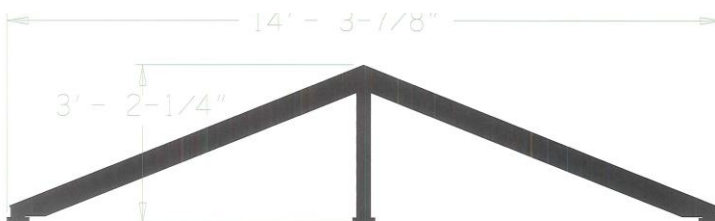

**DOG-ON-IT PARKS**

DOG-ON-IT-PARKS.COM

Our eco-friendly A-Frame is manufactured with a winning combination of recycled aluminum and maintenance-free HDPE plastic. The aluminum walking surfaces feature our exclusive PawsGrip™ coating, a VOC-free polyurea that provides slip resistance in all weather conditions. With a maximum height of three feet at the peak and extra wide 38" planks, this is appropriate for all skill levels. The Eco A-Frame has versatile base plates for portable, inground mounting or semi-permanent/seasonal installations.

# R7601 ECO A-FRAME (LARGE)

**10 gauge reinforced  
solid aluminum  
planks and HDPE  
trim, posts and base**

**Highly textured  
PawsGrip™ coating  
for slip resistance**

**Dimensions:  
168"L x 38"W x 36"H**