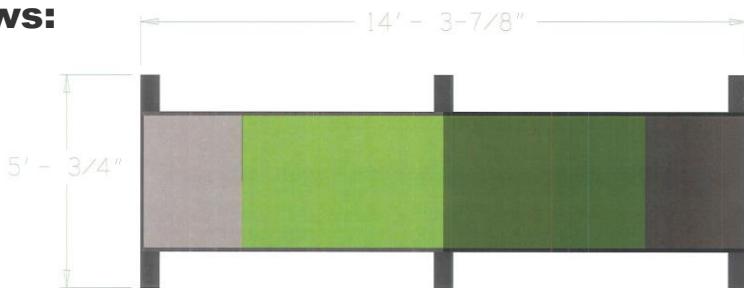

**DOG-ON-IT PARKS**

DOG-ON-IT-PARKS.COM

Our eco-friendly A-Frame is manufactured with a winning combination of recycled aluminum and maintenance-free HDPE plastic. The aluminum walking surfaces feature our exclusive PawsGrip™ coating, a VOC-free polyurea that provides slip resistance in all weather conditions. With a maximum height of three feet at the peak and extra wide 38" planks, this is appropriate for all skill levels. The Eco A-Frame has versatile base plates for portable, inground mounting or semi-permanent/seasonal installations.

# R7601 ECO A-FRAME (LARGE)

**10 gauge reinforced  
solid aluminum  
planks and HDPE  
trim, posts and base**

**Highly textured  
PawsGrip™ coating  
for slip resistance**

**Dimensions:  
168"L x 38"W x 36"H**