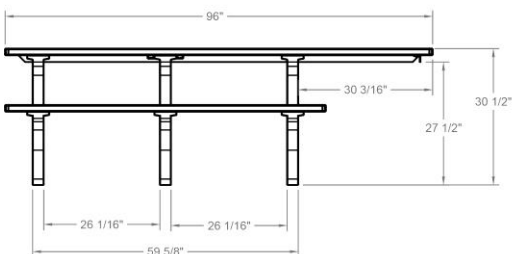

## 6' ADA Picnic Table

**Weather and vandal resistant**

**7 standard colors all with a black frame**

**Maintenance free; does not require sealant, paint or stain and will not rot**

**Made with sturdy 4"x4" HDPE lumber**