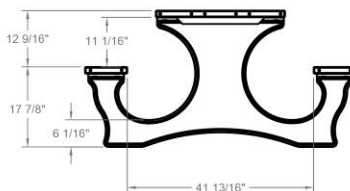

DOG-ON-IT-PARKS

2211 37th St
Everett, WA 98201
P: 877-348-3647

www.dog-on-it-parks.com Refer to installation manual for more detailed specifications

Copyright 2023®