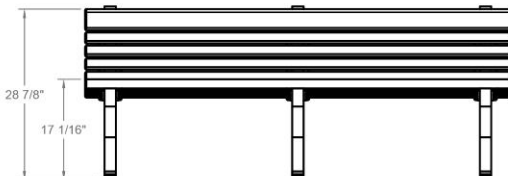

**DOG ON IT PARKS**

DOG-ON-IT-PARKS.COM

**Our eco-friendly and super durable 6-foot bench is manufactured entirely with 100% recycled materials and features seven color options to choose from: Cedar, Green, Charcoal, Brown, Black, Sand, or Weathered with a Black Frame. The bench is impervious to moisture, rot, mold & insects.**

**Top and Side Views:**

**R7004  
ELITE BENCH**

**6': Portable,  
Surface Mount or  
Inground**

**20-year warranty**

**Maintenance free;  
does not require  
sealant, paint or  
stain and will not  
rot**