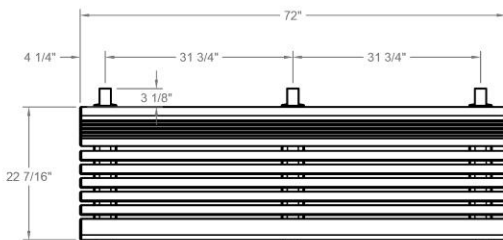

**Top and Side Views:**

**R7004  
ELITE BENCH**

**6': Portable,  
Surface Mount or  
Inground**

**20-year warranty**

**Maintenance free;  
does not require  
sealant, paint or  
stain and will not  
rot**