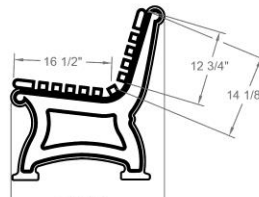

**Top and Side Views:**

**R7004  
ELITE BENCH**

**6': Portable,  
Surface Mount or  
Inground**

**20-year warranty**

**Maintenance free;  
does not require  
sealant, paint or  
stain and will not  
rot**