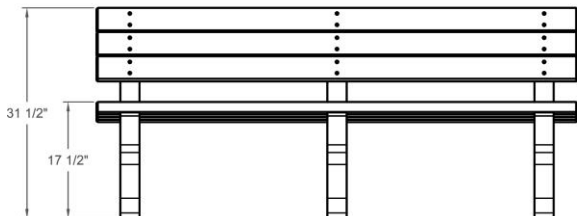

DOG-ON-IT PARKS

DOG-ON-IT-PARKS.COM

Our eco-friendly 6-foot bench is manufactured entirely with 100% recycled materials (using over 1000 milk jugs!) and features seven Seat/Back color options to choose from: Cedar, Green, Charcoal, Brown, Black, Sand, or Weathered with Frame Options of Black, Green or Brown. Add arm rests for additional comfort and mounting hardware is also available for an additional charge.

Top and Side Views:

**R7002
Deluxe Bench**

**6': Portable,
Surface Mount or
Inground**

**Optional Arm
Rests**

**Maintenance free;
does not require
sealant, paint or
stain and will not
rot**

**Made with sturdy
2"x4" planks**