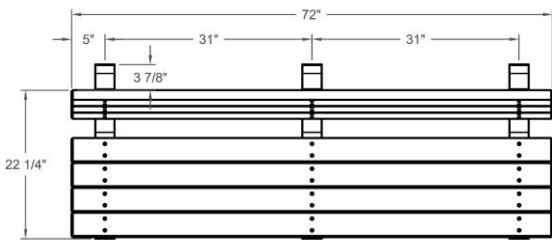

DOG-ON-IT PARKS

DOG-ON-IT-PARKS.COM

Our eco-friendly 6-foot bench is manufactured entirely with 100% recycled materials (using over 1000 milk jugs!) and features seven Seat/Back color options to choose from: Cedar, Green, Charcoal, Brown, Black, Sand, or Weathered with Frame Options of Black, Green or Brown. Add arm rests for additional comfort and mounting hardware is also available for an additional charge.

Top and Side Views:

**R7002
Deluxe Bench**

**6': Portable,
Surface Mount or
Inground**

**Optional Arm
Rests**

**Maintenance free;
does not require
sealant, paint or
stain and will not
rot**

**Made with sturdy
2"x4" planks**