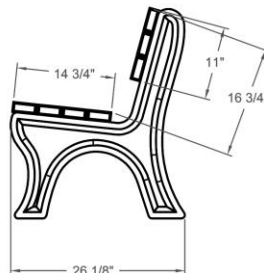

Top and Side Views:

**R7002
Deluxe Bench**

**6': Portable,
Surface Mount or
Inground**

**Optional Arm
Rests**

**Maintenance free;
does not require
sealant, paint or
stain and will not
rot**

**Made with sturdy
2"x4" planks**