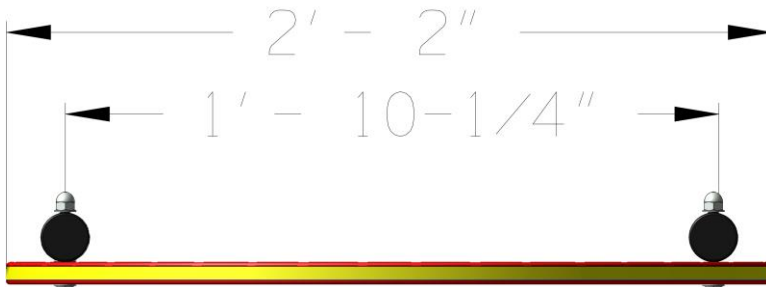

The Spaniel Single Hoop Jump is a practical component for small dog areas, and parks that need to maximize space. This jump has a low entry and is designed to accommodate our more petite/low rider friends. Our signature paw details are precision routed and help to provide depth perception, and free customization allows you to add your park or community name or honor a park donor. Standard colors are Red, Blue or Green, custom colors available for additional charge.

CC5621 SPANIEL SINGLE HOOP JUMP

Diameter measures 27"
with routed dog paw
details

Standard Colors: Green,
Red or Blue

Powder coated,
rust-proof aluminum
uprights

Stainless steel, vandal
resistant hardware