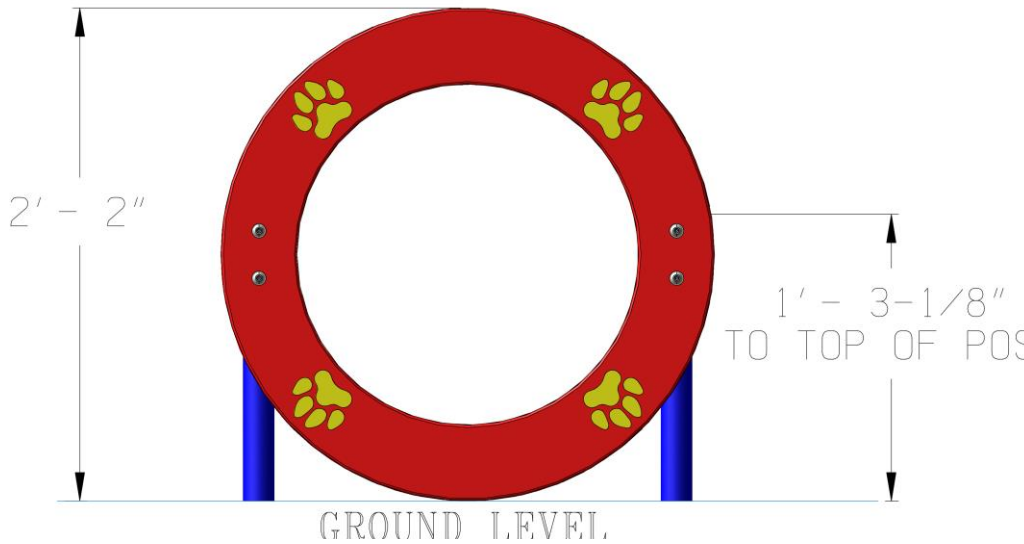

The Spaniel Single Hoop Jump is a practical component for small dog areas, and parks that need to maximize space. This jump has a low entry and is designed to accommodate our more petite/low rider friends. Our signature paw details are precision routed and help to provide depth perception, and free customization allows you to add your park or community name or honor a park donor. Standard colors are Red, Blue or Green, custom colors available for additional charge.

CC5621 SPANIEL SINGLE HOOP JUMP

Diameter measures 27"
with routed dog paw
details

Standard Colors: Green,
Red or Blue

Powder coated,
rust-proof aluminum
uprights

Stainless steel, vandal
resistant hardware