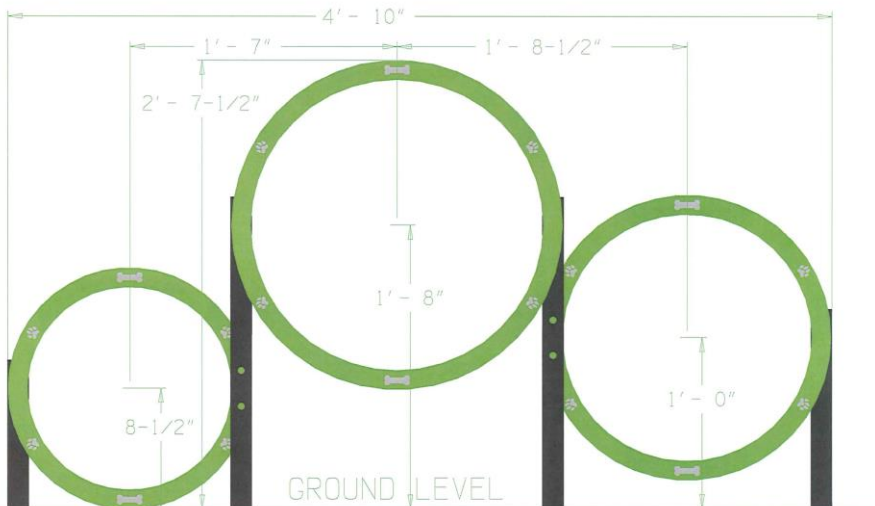

**DOG-ON-IT PARKS**

DOG-ON-IT-PARKS.COM

Designed specifically for smaller parks, the Husky Triple Hoop offers two jump options for smaller dogs and one for their medium sized friends. Featuring eco-friendly and durable three-layered HDPE plastic, heavy wall aluminum uprights and vandal resistant stainless-steel hardware, this is an affordable, space saving component. Standard colors are Green, Blue or Red with custom colors available as well.

# CC5620 HUSKY TRIPLE HOOP

**Interior Hoop  
Diameters: Small (14"),  
Medium (17"), and  
Large (20")**

**Paw and bone details  
aid in depth perception**

**Standard Colors: Blue,  
Red or Green**

**Dimensions:  
58" L x 4" W x 50" H**