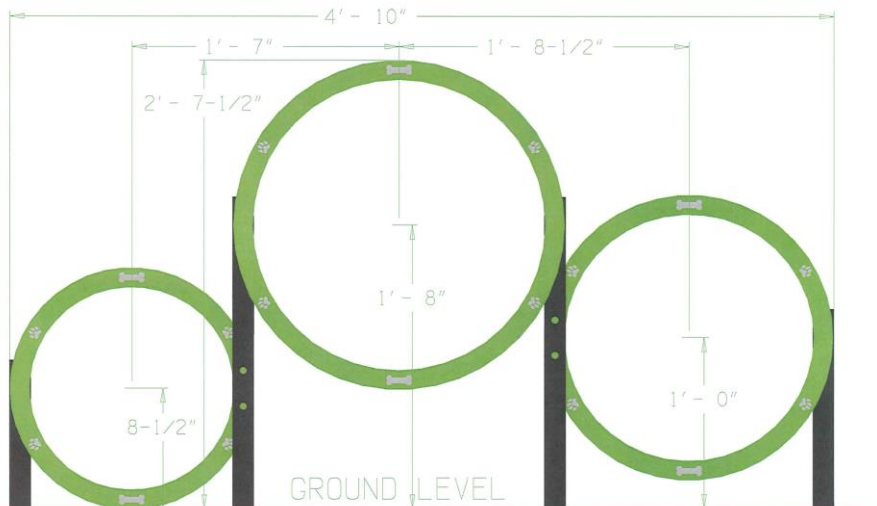

Designed specifically for smaller parks, the Husky Triple Hoop offers two jump options for smaller dogs and one for their medium sized friends. Featuring eco-friendly and durable three-layered HDPE plastic, heavy wall aluminum uprights and vandal resistant stainless-steel hardware, this is an affordable, space saving component. Standard colors are Green or Red with custom colors available as well.

# CC5620 HUSKY TRIPLE HOOP

**Interior Hoop  
Diameters: Small  
(14" ), Medium (17" ),  
and Large (20" )**

**Paw and bone details  
aid in depth perception**

**Rust-proof aluminum  
posts with UV stable  
black powdercoat**

**Dimensions:  
58" L x 4" W x 50" H**