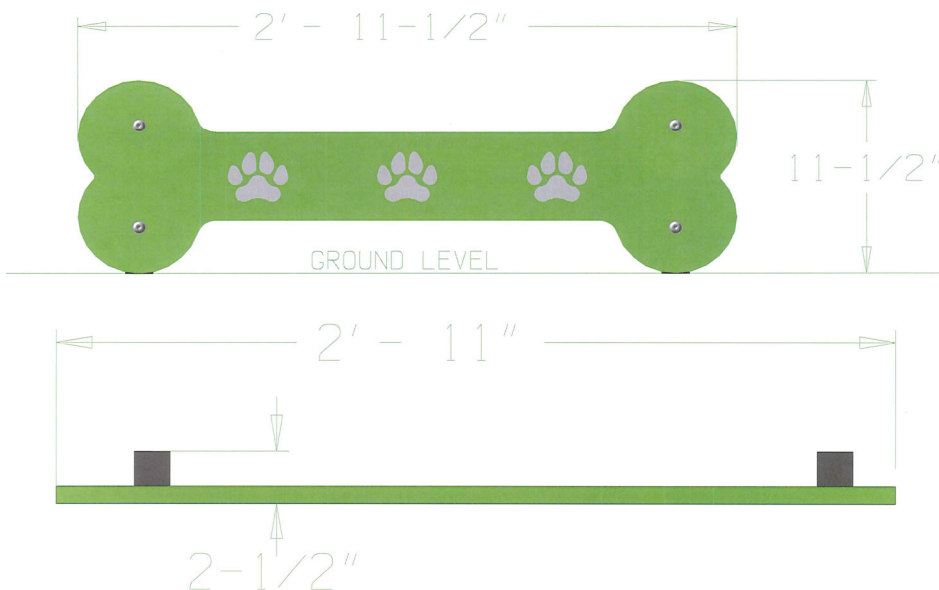

DOG-ON-IT PARKS

DOG-ON-IT-PARKS.COM

The Beagle Bone Jump is ideal for beginners to dog agility and also small dog areas of the park. It features an easy 8" height and attractive bone shape that helps to direct the dog over the center of the jump. The routed paw details help with depth perception and can be customized with your park or community name free of charge. Standard colors are Green, Blue or Red and ask about custom color options!

Views:

**CC5604
BEAGLE BONE
JUMP**

Durable, bi-color solid poly with routed dog paws

Heavy wall aluminum posts and vandal resistant hardware

**Standard Colors:
Green, Blue or Red**

**Dimensions:
35"L x 2.5"W x 11"H**