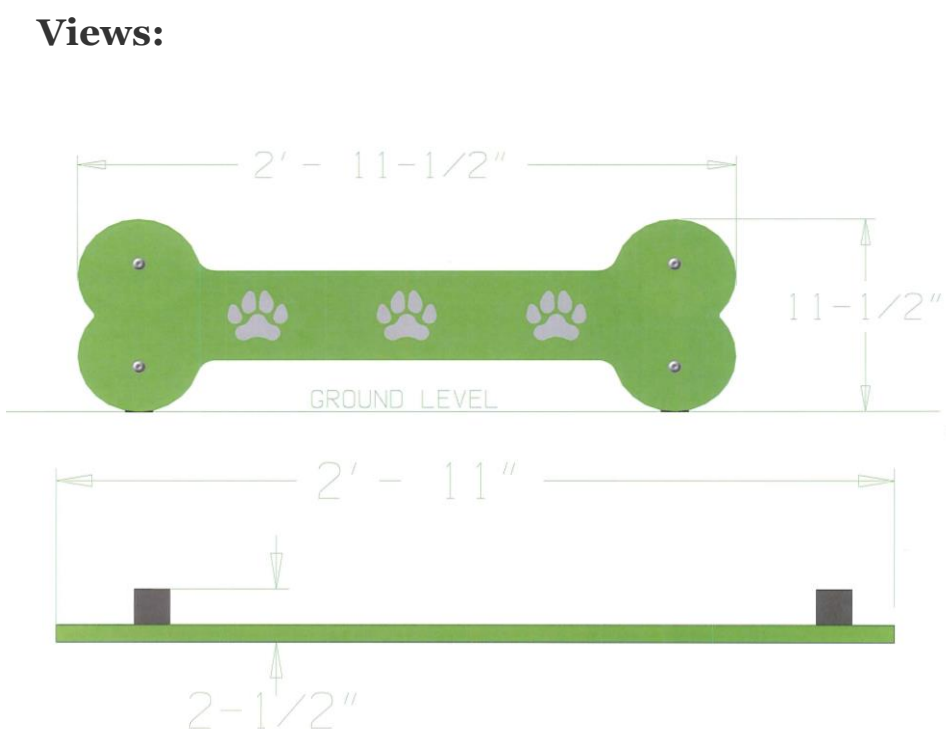

DOG-ON-IT PARKS

DOG-ON-IT-PARKS.COM

The Beagle Bone Jump is ideal for beginners to dog agility and also small dog areas of the park. It features an easy 8" jump height and attractive bone shape that helps to direct the dog over the center of the jump. The routed paw details help with depth perception and can be customized with your park or community name free of charge. Ask about custom color options!

Views:

CC5604 BEAGLE BONE JUMP

**Durable, bi-color
HDPE plastic with
routed dog paws**

**Heavy wall aluminum
posts and vandal
resistant hardware**

**Standard Colors:
Green or Red**

**Dimensions:
35"L x 2.5"W x 11"H**