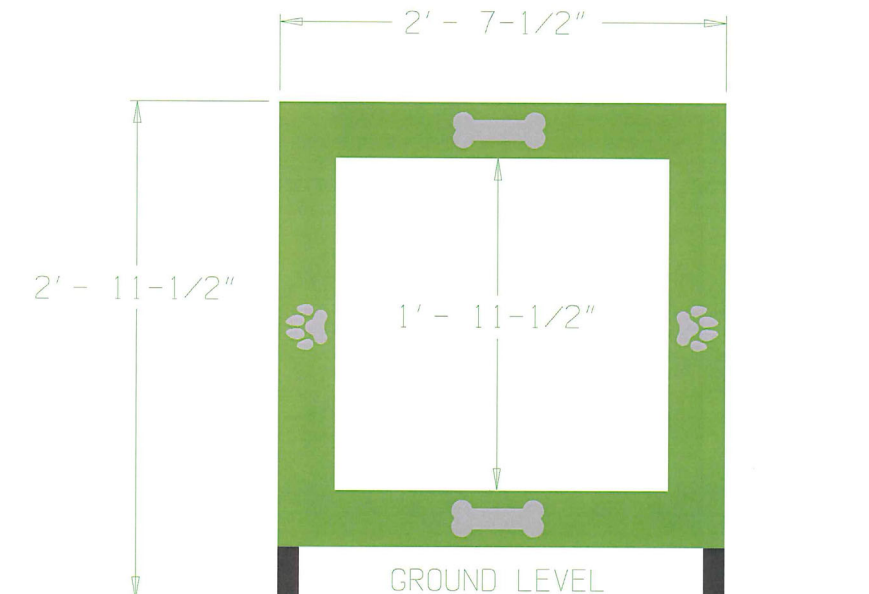

DOG-ON-IT PARKS

DOG-ON-IT-PARKS.COM

This attractive window style jump sits low to the ground to accommodate even the smallest of dogs and a diameter suitable for medium to large pups as well. Featuring eco-friendly planks made with durable, eco-friendly solid poly and our attractive paw details, this is ideal for any dog park. Standard colors are Green, Black, Blue or Red, with custom colors available. Add your community or park name free of charge!

Views:

CC5603 WESTIE WINDOW JUMP

Durable, bi-color solid poly with routed dog paws

Heavy wall aluminum posts and vandal resistant hardware

**Standard Colors:
Green, Black, Blue or Red**

**Dimensions:
32"L x 3/4"W x 32"H**