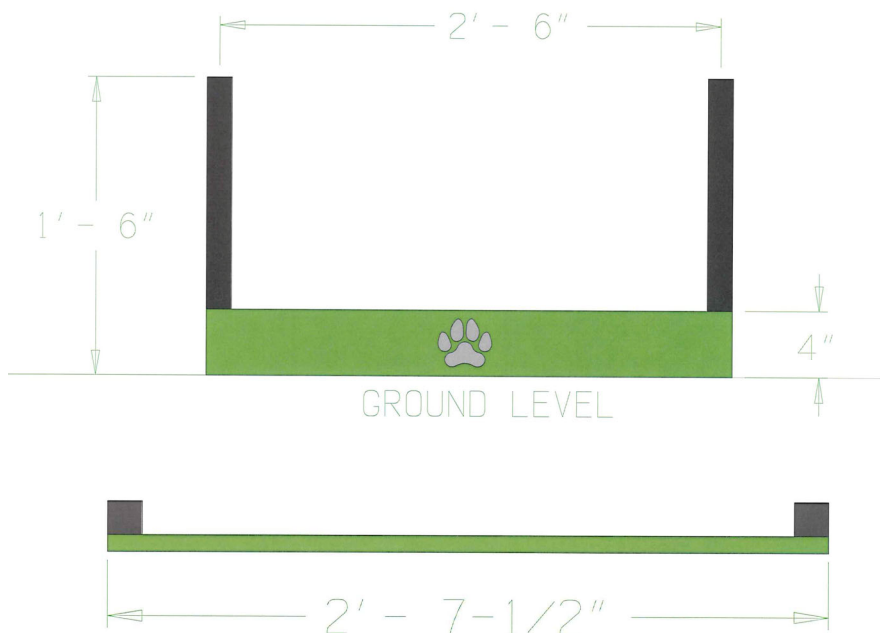

**DOG-ON-IT PARKS**

DOG-ON-IT-PARKS.COM

The Single Pointer Plank is ideal for beginners to dog agility along with small or shy dog areas of the park. With an easy 4" jump height and uprights that help to direct the dog over the center of the jump, the routed paw and bone details aren't just attractive, they also help with depth perception. Like all of our routed components, this includes free customization. Standard colors are Green, Blue or Red with custom colors available as well.

# CC5601 SINGLE POINTER PLANK

**Durable, bi-color solid poly with routed dog paws**

**Heavy wall aluminum posts and vandal resistant hardware**

**Standard Colors:  
Green, Blue or Red**

**Dimensions:  
30"L x 3"W x 18"H**