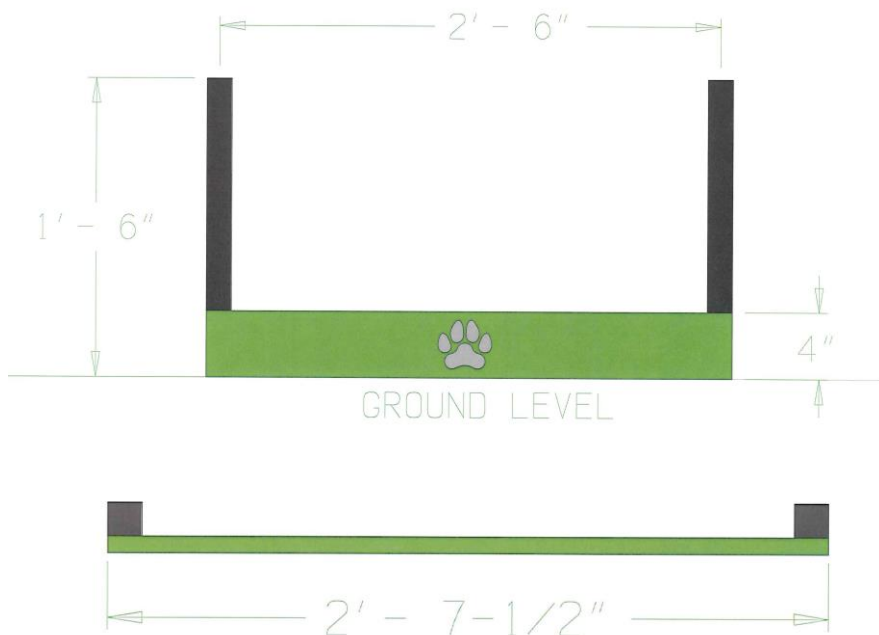

**DOG-ON-IT PARKS**

DOG-ON-IT-PARKS.COM

The Single Pointer Plank is ideal for beginners to dog agility and also small or shy dog areas of the park. With an easy 4" jump height and uprights that help to direct the dog over the center of the jump, the routed paw and bone details aren't just an attractive feature, they also help with depth perception. Standard colors are Green or Red, with custom colors available as well.

# CC5601 SINGLE POINTER PLANK

**Durable, bi-color  
HDPE plastic with  
routed dog paws**

**Heavy wall aluminum  
posts and vandal  
resistant hardware**

**Free Customization**

**Dimensions:  
30" aL x 3"W x 18"H**