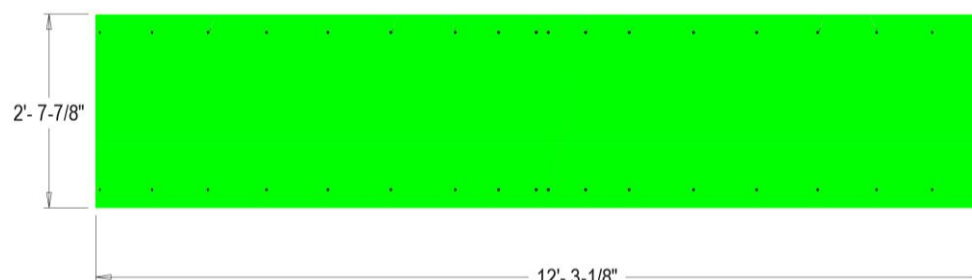

Top and Side Views:

CC5407 AUSSIE ARCH RAMP

10 gauge, rust proof reinforced aluminum planks and aluminum posts with powder coat finish

Highly textured PawsGrip™ coating for maximum slip resistance

Free of perforations and/or step strips, UV resistant top coat

**Dimensions:
147"L x 31"W x 35"H**

DOG-ON-IT-PARKS

4818 Evergreen Way
Ste 250
Everett, WA 98203
P: 877-348-3647

www.dog-on-it-parks.com

Refer to installation manual for more detailed specifications

Copyright 2019