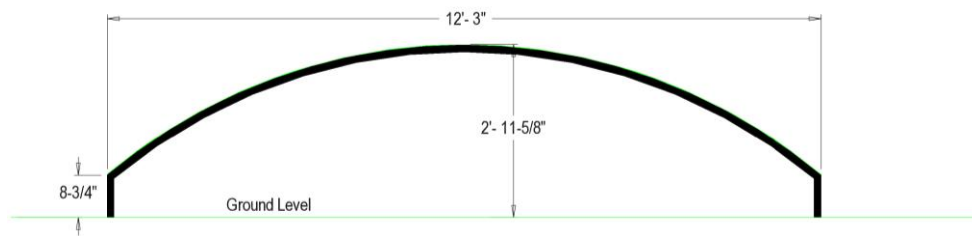

Top and Side Views:

CC5407 AUSSIE ARCH RAMP

10 gauge, rust proof reinforced aluminum planks and aluminum posts with powder coat finish

Highly textured PawsGrip™ coating for maximum slip resistance

Free of perforations and/or step strips, UV resistant top coat

**Dimensions:
147"L x 31"W x 35"H**

DOG-ON-IT-PARKS

4818 Evergreen Way
Ste 250
Everett, WA 98203
P: 877-348-3647

www.dog-on-it-parks.com

Refer to installation manual for more detailed specifications

Copyright 2019