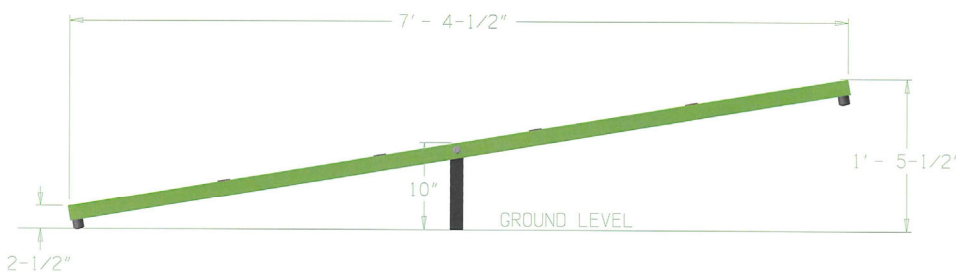

DOG-ON-IT PARKS

DOG-ON-IT-PARKS.COM

Designed for smaller parks, the Scottie Seesaw is a space saving version of the popular Teeter Totter. With a maximum height of two feet when inclined, this component is ideal for beginners to dog agility and features rubber bumpers to soften the landing. Standard colors are Green, Blue or Red with custom color options available as well. All walking surfaces are highly textured with our exclusive PawsGrip™ polyurea coating for traction.

Top and Side Views:

CC5406 SCOTTIE SEESAW

10 gauge, rust proof reinforced aluminum plank and aluminum posts with powder coat finish

Stainless steel pivot point and nylon washers to reduce noise and vibration

Standard Colors: Green, Blue or Red

**Dimensions:
90”L x 12”W x 10”H**

DOG-ON-IT-PARKS

2211 37th St
Everett, WA 98201
P: 877-348-3647

www.dog-on-it-parks.com

Refer to installation manual for more detailed specifications