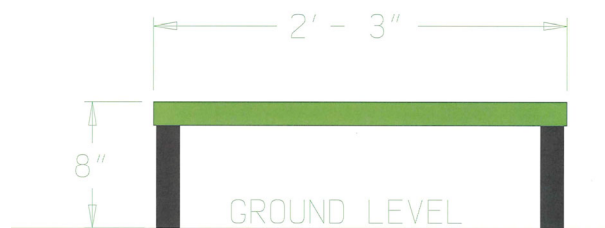

DOG-ON-IT PARKS

DOG-ON-IT-PARKS.COM

Designed for multifamily communities and smaller parks, the Samoyed Sit & Stay Table offers a basic obedience training component suitable for all sizes and abilities. Less than a foot high, dogs can easily step or hop up onto the table. Standard colors are Red, Blue or Green with custom color options available as well. All walking surfaces are highly textured with our exclusive PawsGrip™ polyurea coating for traction and are free of unsafe perforations.

Views:

CC5405 SAMOYED SIT & STAY

**10-gauge, rust proof
reinforced aluminum
top and powder coated
aluminum posts**

**Highly textured
PawsGrip™ coating for
maximum slip
resistance**

**Standard Colors: Green,
Blue or Red**

**Dimensions:
27"L x 27"W x 8"H**

DOG-ON-IT-PARKS

2211 37th St
Everett, WA 98201
P: 877-348-3647

www.dog-on-it-parks.com

Refer to installation manual for
more detailed specifications

Copyright 2016