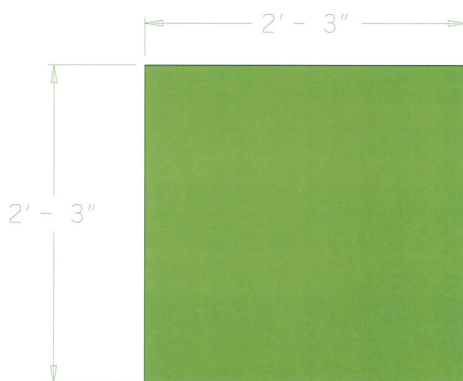

DOG-ON-IT PARKS

DOG-ON-IT-PARKS.COM

Designed for multifamily communities and smaller parks, the Samoyed Sit & Stay Table offers a basic obedience training component suitable for all sizes and abilities. Less than a foot high, dogs can easily step or hop up onto the table. Standard colors are Red, Blue or Green with custom color options available as well. All walking surfaces are highly textured with our exclusive PawsGrip™ polyurea coating for traction and are free of unsafe perforations.

Views:

CC5405 SAMOYED SIT & STAY

**10-gauge, rust proof
reinforced aluminum
top and powder coated
aluminum posts**

**Highly textured
PawsGrip™ coating for
maximum slip
resistance**

**Standard Colors: Green,
Blue or Red**

**Dimensions:
27"L x 27"W x 8"H**

DOG-ON-IT-PARKS

2211 37th St
Everett, WA 98201
P: 877-348-3647

www.dog-on-it-parks.com

Refer to installation manual for
more detailed specifications

Copyright 2016