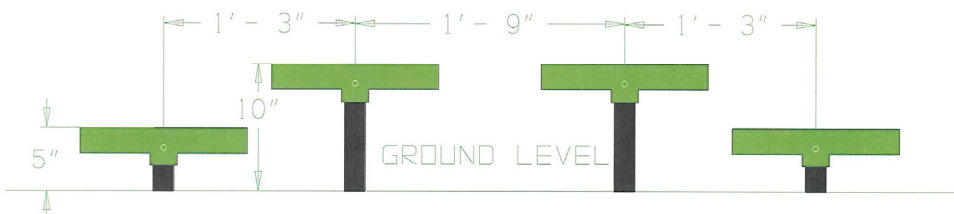

DOG-ON-IT PARKS

DOG-ON-IT-PARKS.COM

Designed for smaller parks, the Dalmatian Disks require your dog to step or hop from four platforms of varying heights. Standard colors are Green, Blue or Red with custom color options available as well. All walking surfaces are free of perforations and highly textured with our exclusive PawsGrip™ polyurea coating for traction.

Views:

CC5404 DALMATIAN DISKS Set of 4

**10 gauge, rust proof
reinforced aluminum
disks**

**Highly textured
PawsGrip™ coating for
maximum slip
resistance**

**Standard Colors: Green,
Blue or Red**

Dimensions: 13" D Disks

DOG-ON-IT-PARKS

2211 37th St
Everett, WA 98201
P: 877-348-3647

www.dog-on-it-parks.com

Refer to installation manual for
more detailed specifications

Copyright 2021