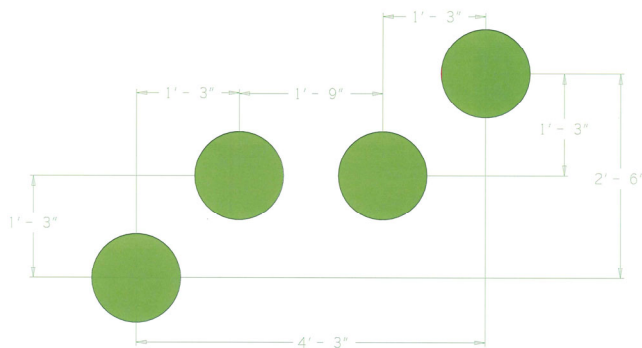

DOG-ON-IT PARKS

DOG-ON-IT-PARKS.COM

Designed for smaller parks, the Dalmatian Disks require your dog to step or hop from four platforms of varying heights. Standard colors are Green, Blue or Red with custom color options available as well. All walking surfaces are free of perforations and highly textured with our exclusive PawsGrip™ polyurea coating for traction.

Views:

CC5404 DALMATIAN DISKS Set of 4

**10 gauge, rust proof
reinforced aluminum
disks**

**Highly textured
PawsGrip™ coating for
maximum slip
resistance**

**Standard Colors: Green,
Blue or Red**

Dimensions: 13" D Disks

DOG-ON-IT-PARKS

2211 37th St
Everett, WA 98201
P: 877-348-3647

www.dog-on-it-parks.com

Refer to installation manual for
more detailed specifications

Copyright 2021