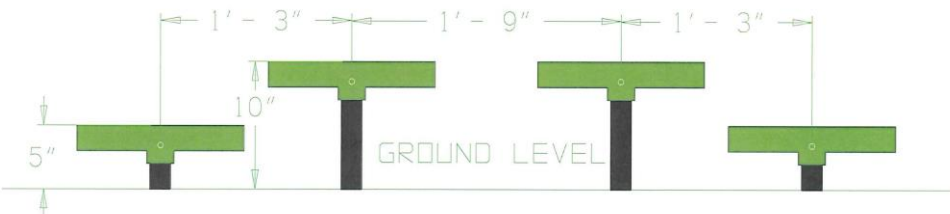

Views:

CC5404 DALMATIAN DISKS Set of 4

**10 gauge, rust proof
reinforced aluminum
disks**

**Highly textured
PawsGrip™ coating for
maximum slip
resistance**

Free of perforations

Dimensions: 13"D Disks

DOG-ON-IT-PARKS