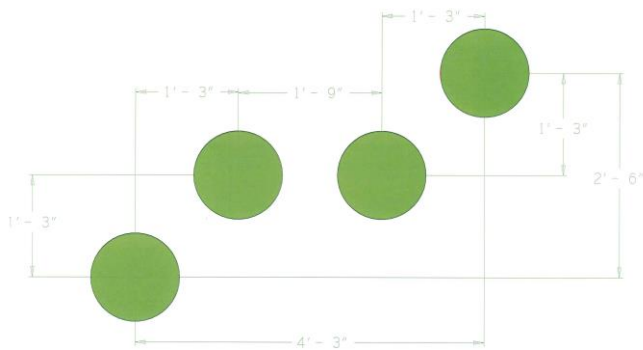

DOG-ON-IT PARKS

DOG-ON-IT-PARKS.COM

Designed specifically for smaller parks (and smaller dogs!), the Dalmatian Disks require your dog to step or hop from platforms of varying heights. Standard colors are Green/Black or Red/Blue with custom color options available as well. All walking surfaces are free of perforations and highly textured with our exclusive PawsGrip™ polyurea coating for traction.

Views:

CC5404 DALMATIAN DISKS Set of 4

**10 gauge, rust proof
reinforced aluminum
disks**

**Highly textured
PawsGrip™ coating for
maximum slip
resistance**

Free of perforations

Dimensions: 13"D Disks

DOG-ON-IT-PARKS