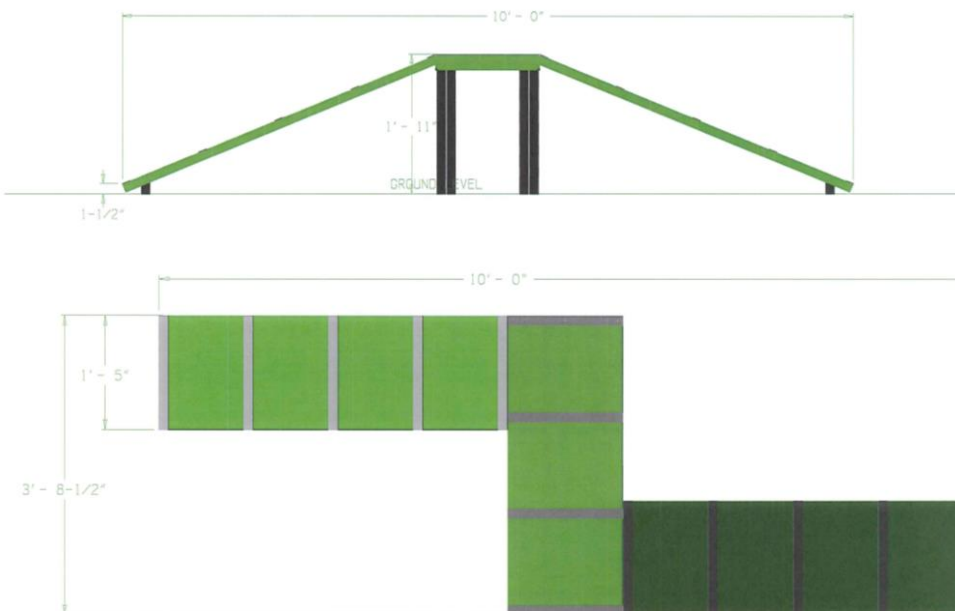

DOG-ON-IT PARKS

DOG-ON-IT-PARKS.COM

Designed specifically for smaller parks, the Dachshund Double Ramp is similar to the Whippet Walk, but with offset ramps for more fun and challenge. With a maximum height of two feet, this component is ideal for beginners to dog agility and is appropriate for dogs of all sizes and abilities. Standard colors are Green/Black or Red/Blue with custom color options are available as well. All walking surfaces are highly textured with our exclusive PawsGrip™ polyurea coating for traction.

Top and Side Views:

CC5403 DACHSHUND DOUBLE RAMP

10 gauge, rust proof reinforced aluminum planks and aluminum posts with powder coat finish

Highly textured PawsGrip™ coating for maximum slip resistance

Free of perforations and/or step strips

**Dimensions:
120”L x 15.5”W x 25”H**

DOG-ON-IT-PARKS

4818 Evergreen Way
Ste 250
Everett, WA 98203
P: 877-348-3647

www.dog-on-it-parks.com

Refer to installation manual for more detailed specifications

Copyright 2016