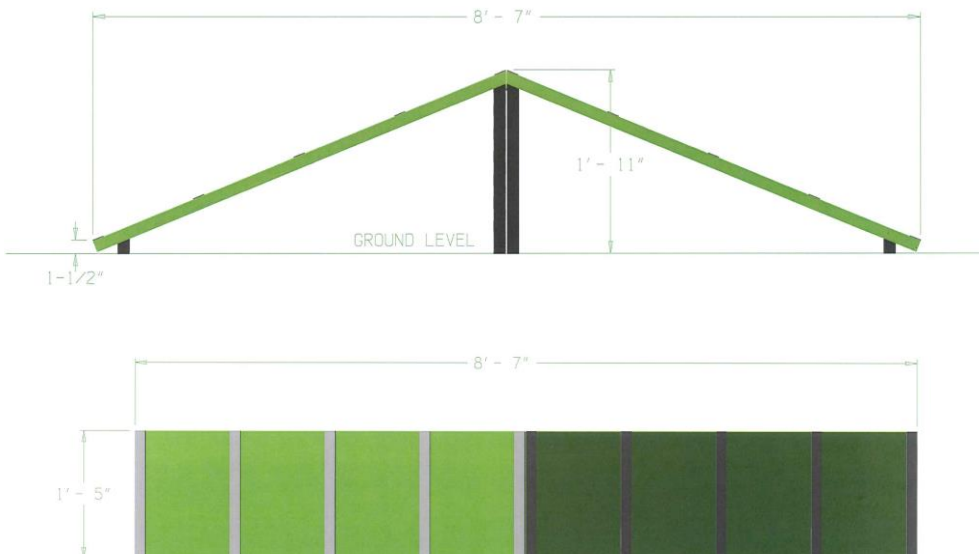

DOG ON IT PARKS

DOG-ON-IT-PARKS.COM

Designed specifically for smaller parks (and smaller dogs!), our Corgi Climb is a space saving version of the popular A-Frame. With a maximum height of two feet at the peak, this component is ideal for beginners to dog agility and is appropriate for dogs of all sizes and abilities. Standard colors are Green/Black or Red/Blue with custom color options available as well. All walking surfaces are highly textured with our exclusive PawsGrip™ polyurea coating for traction.

Top and Side Views:

CC5401 CORGI CLIMB

10 gauge, rust proof reinforced aluminum planks and aluminum posts with powder coat finish

Highly textured PawsGrip™ coating for maximum slip resistance

Free of perforations and/or step strips

**Dimensions:
103"L x 17"W x 24"H**

DOG-ON-IT-PARKS

4818 Evergreen Way
Ste 250
Everett, WA 98203
P: 877-348-3647

www.dog-on-it-parks.com

Refer to installation manual for more detailed specifications

Copyright 2016