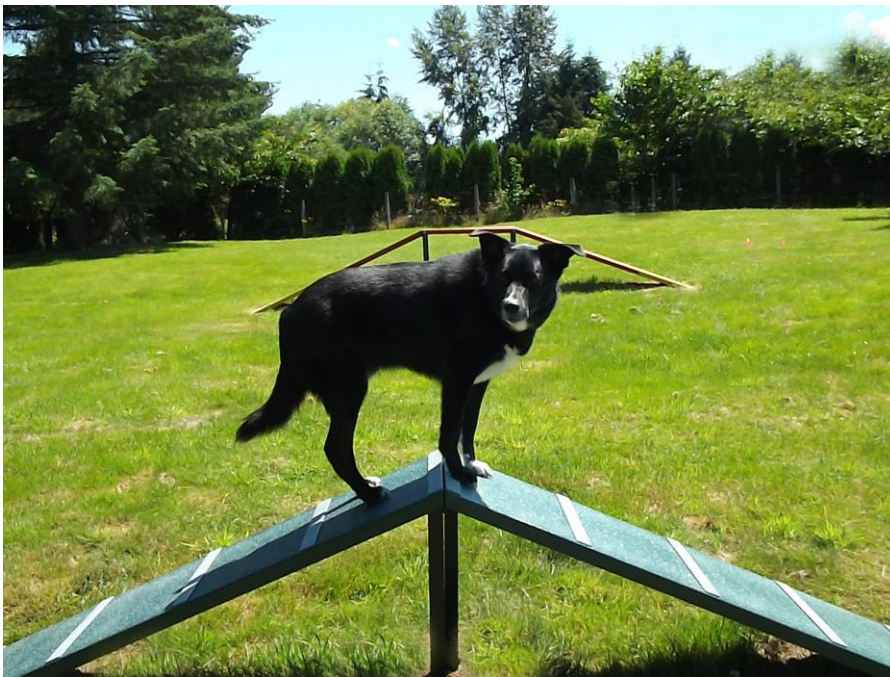

DOG ON IT PARKS

DOG-ON-IT-PARKS.COM

Designed specifically for smaller parks (and smaller dogs!), our Corgi Climb is a space saving version of the popular A-Frame. With a maximum height of two feet at the peak, this component is ideal for beginners to dog agility and is appropriate for dogs of all sizes and abilities. Standard colors are Green/Black or Red/Blue with custom color options available as well. All walking surfaces are highly textured with our exclusive PawsGrip™ polyurea coating for traction.

Top and Side Views:

CC5401 CORGI CLIMB

10 gauge, rust proof reinforced aluminum planks and aluminum posts with powder coat finish

Highly textured PawsGrip™ coating for maximum slip resistance

Free of perforations and/or step strips

**Dimensions:
103"L x 17"W x 24"H**

DOG-ON-IT-PARKS

4818 Evergreen Way
Ste 250
Everett, WA 98203
P: 877-348-3647

www.dog-on-it-parks.com

Refer to installation manual for more detailed specifications

Copyright 2016