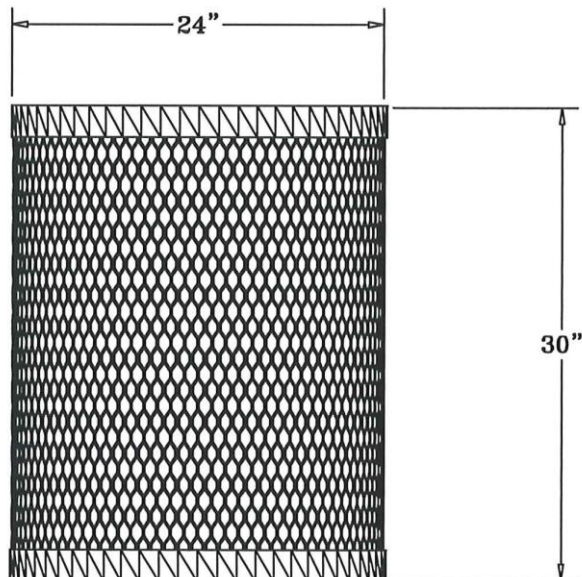

DOG-ON-IT PARKS

DOG-ON-IT-PARKS.COM

Our 32 Gallon Pet Waste Receptacle is manufactured with heavy gauge perforated steel that is coated with durable, textured polyethylene to help seal out rust and corrosion. The larger size is clearly labeled for trash only (please see our 7501 Pet Waste Only model as well) and the flat top helps to hide trash from rodents and other critters. Designed to complement our Deluxe and Basic Dog Paw Benches, the standard colors are red/blue or green/black.

Top and Side Views:

7502 WASTE RECEPTACLE

Heavy gauge,
perforated steel with
textured polyethylene
coating

Includes flat top and
liner

Large 32 Gallon
capacity

Standard colors:
Red/Blue or
Green/Black

DOG-ON-IT-PARKS