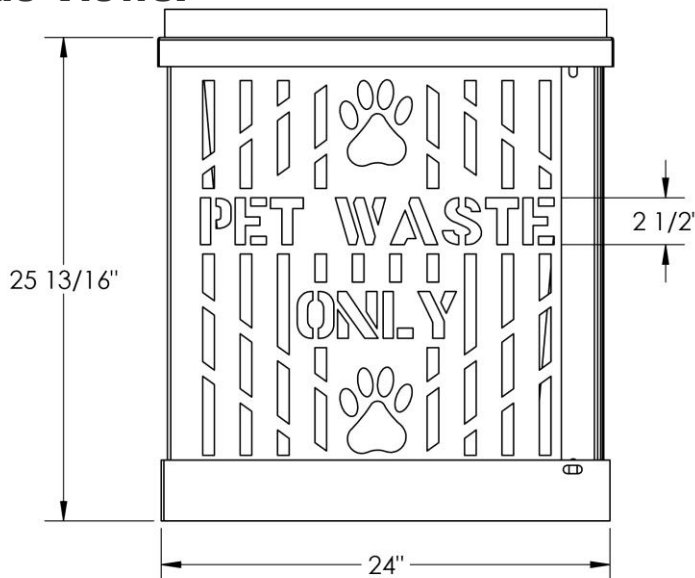

**DOG-ON-IT PARKS**

DOG-ON-IT-PARKS.COM

Our 22 Gallon Pet Waste Receptacle is manufactured with heavy gauge steel that is coated with a UV stable, extra-thick poly-vinyl to help seal out rust and corrosion. The smaller size allows for easy unloading and maintenance, and the flat top helps to hide trash from rodents and other critters. Designed to complement our Dog Paw Benches, the standard colors are red/blue or green/black with other color options available as well.

**Top and Side Views:**

# 7501 PET WASTE RECEPTACLE

**Heavy gauge, laser cut  
steel with a poly-vinyl  
coating**

**Includes lid and liner**

**22 Gallon capacity for  
easy unloading and  
maintenance**

**Standard colors:  
Red/Blue or  
Green/Black - Other  
colors available**