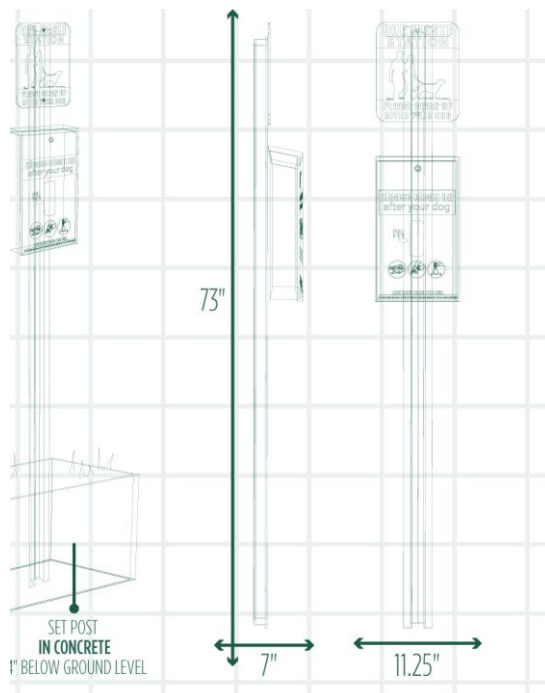

DOG-ON-IT PARKS

DOG-ON-IT-PARKS.COM

The Mini Dog Waste Station offers a dispenser, heavy duty, powdered coated steel post, 400 single pull style bags, two keys and a sign. The dispenser and sign are screen printed for durability and the locks are keyed alike for easy maintenance and refills.

Top and Side Views:

7409S MINI DOG WASTE STATION – ONEPUL™

Dispenser is
commercial grade,
powder coated
aluminum

Color Options:
Green or Black

Dispenses 800 bags for
longer refill intervals

Dimensions:
72"H x 11.25"W