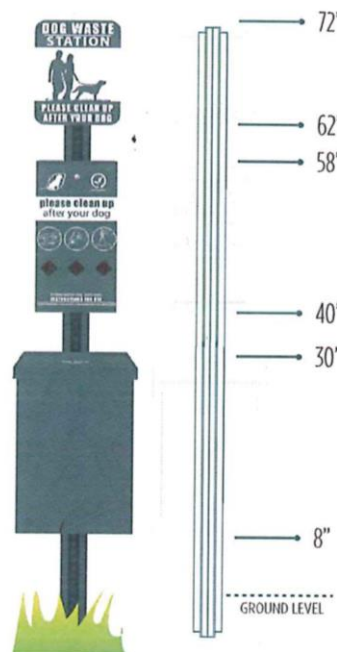

The Complete Dog Waste Station offers a dispenser, 11-gallon waste receptacle, a heavy duty, powdered coated steel post, 400 roll bags, 50 can liners, two keys and a sign. The dispenser and sign are screen printed for durability and the locks are keyed alike for easy maintenance and refills.

Top and Side Views:

**7408R
COMPLETE
DOG WASTE
STATION –
ROLL BAG**

**Commercial grade,
powder coated
aluminum dispenser,
sign and receptacle**

**Color Options:
Green or Black**

**Square or Round 11
gallon receptacle**

**Dimensions:
72"H x 11.25"W**

DOG-ON-IT-PARKS

4818 Evergreen Way
Ste 250
Everett, WA 98203
P: 877-348-3647

www.dog-on-it-parks.com

Refer to installation manual for
more detailed specifications

Copyright 2016