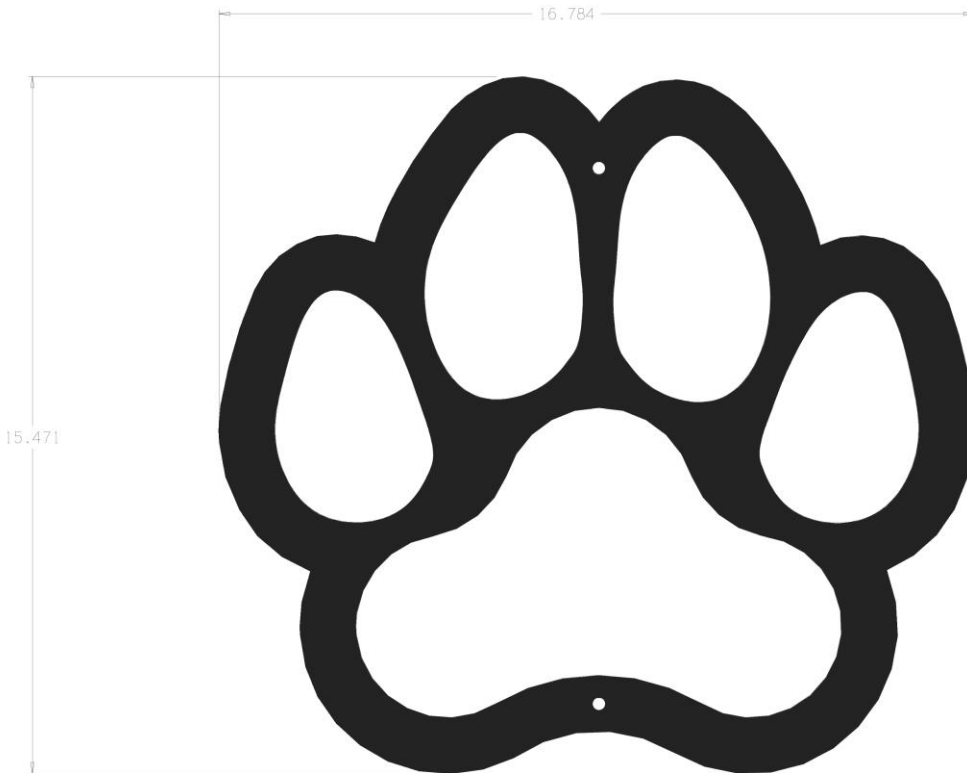

**DOG ON IT PARKS**

DOG-ON-IT-PARKS.COM

Our fun dog silhouettes are perfect for dog park fences, grooming areas, doggy daycares and anywhere dogs are welcome! With laser cut details and 14 different styles to choose from, the silhouettes average 1.5' – 2' in both width and height, and feature dogs in various states of play. These are easily installed to a fence or wall, and the standard finish is a black matte powdercoat, other colors (and breeds!) available upon request.

## **7331 DOG PAW SILHOUETTE**

**10 gauge, rust-proof  
aluminum**

**Standard matte black  
powdercoat**

**Includes pre-drilled  
mounting holes and  
stainless steel  
hardware**

**Dimensions:  
16.7" x 15.4"**