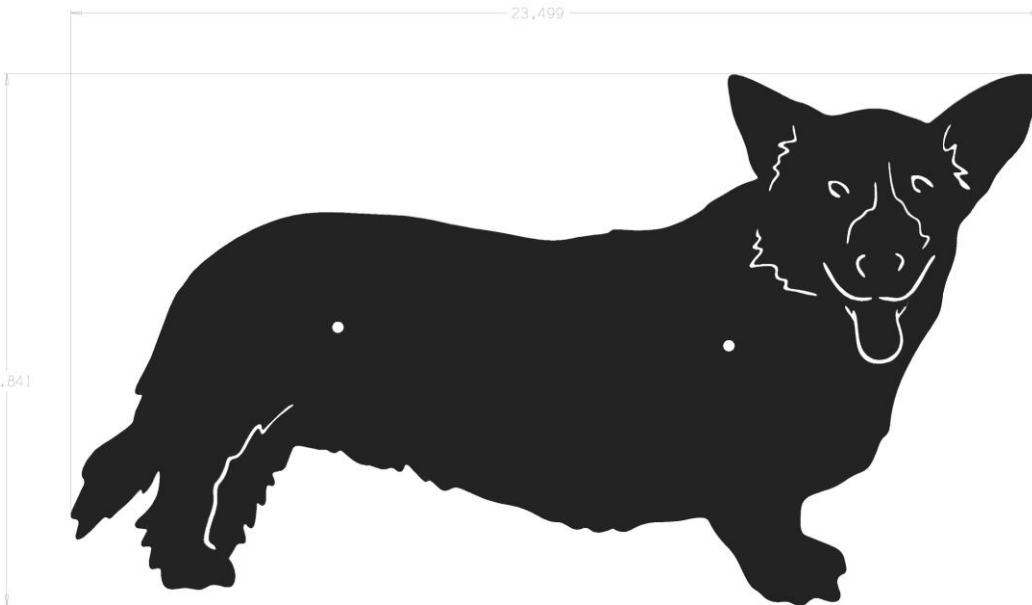

DOG-ON-IT PARKS

DOG-ON-IT-PARKS.COM

Our fun dog silhouettes are perfect for dog park fences, grooming areas, doggy daycares and anywhere dogs are welcome! With laser cut details and 14 different styles to choose from, the silhouettes average 1.5' – 2' in both width and height, and feature dogs in various states of play. These are easily installed to a fence or wall, and the standard finish is a black matte powdercoat, other colors (and breeds!) available upon request.

7303 CORGI SILHOUETTE

**10 gauge, rust-proof
aluminum**

**Standard matte black
powdercoat**

**Includes pre-drilled
mounting holes and
stainless steel
hardware**

**Dimensions:
23.4" x 12.8"**

DOG-ON-IT-PARKS