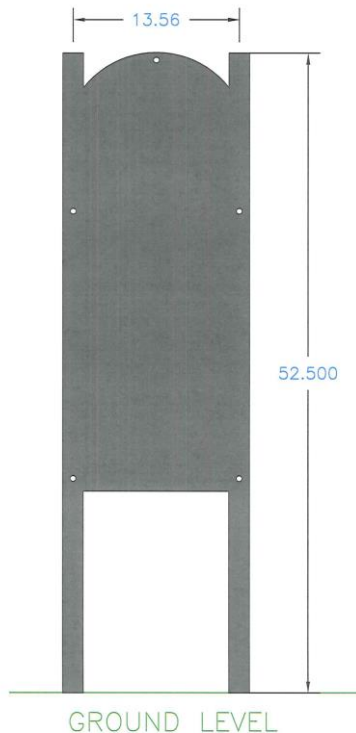

**DOG-ON-IT PARKS**

DOG-ON-IT-PARKS.COM

**This completely customizable sign offers full-color, UV stable photo quality graphics embedded into the sturdy fiberglass panel for an attractive and durable signage solution. Arched sign panel is approximately 1/8-inch thick, 14" x 35" in size, and features powder coated, rust-proof aluminum posts and stainless steel vandal-resistant hardware.**

**Front View:**

## 7230 CUSTOM SIGN

**10 gauge, rust proof  
reinforced aluminum**

**Durable fiberglass  
panel with photo  
quality graphics**

**Stainless steel,  
vandal resistant  
hardware**

**Dimensions:  
13.56" x 52.5"**