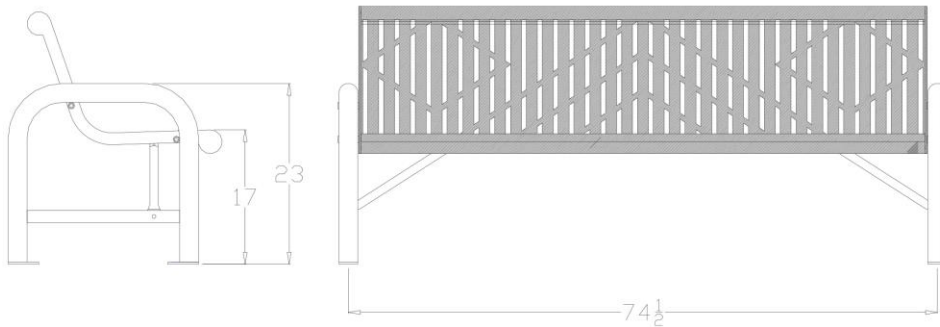

DOG-ON-IT PARKS

DOG-ON-IT-PARKS.COM

Our Deluxe Dog Paw Bench offers comfortable and durable seating for any dog park. Featuring an ergonomically designed contoured bench finished with a heavy duty UV stable, mold resistant poly-vinyl coating on both the bench and frame. It has our signature “Three Paw” detail, and standard colors are Red/Blue and Green/Black with other color options available by request.

Dimensions:

**7201
DELUXE
DOG PAW
BENCH**

**6-foot, steel contoured
bench**

**Frame: Inground,
Surface Mount or
Portable**

Attractive paw details

**Dimensions:
74.5”L x 17”H**

DOG-ON-IT-PARKS

4818 Evergreen Way
Ste 250
Everett, WA 98203
P: 877-348-3647