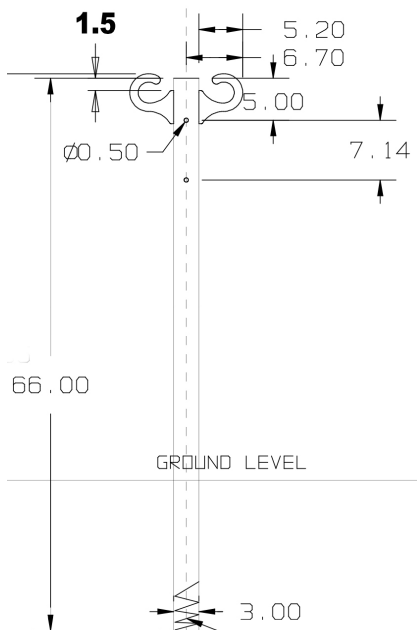

### Top and Side Views:

# 6902 PET PARKING POST

**10 gauge, rust proof  
reinforced aluminum**

**Customizable routed  
HDPE dog paw**

**Two leash hooks**

**Dimensions:  
51" x 12.8"**

**Standard Colors:  
Green, Black or Red**