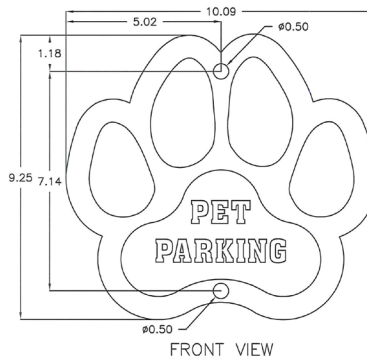

**DOG-ON-IT PARKS**

DOG-ON-IT-PARKS.COM

When your hands are full with bags, jackets and everything else you bring to the dog park, our handy Pet Parking Post provides a place to secure your dog or leash while getting organized. Featuring rust-proof materials, customization options and two leash hooks, these are also ideal for animal hospitals, RV resorts and everywhere dogs are welcome. Standard colors are Red/Yellow, Green/White or Black/White with custom colors available for an additional charge.

### Top and Side Views:

# 6902 PET PARKING POST

**10 gauge, rust proof  
reinforced aluminum**

**Customizable routed  
HDPE dog paw**

**Two leash hooks**

**Dimensions:  
51" x 12.8"**

**Standard Colors:  
Green, Black or Red**