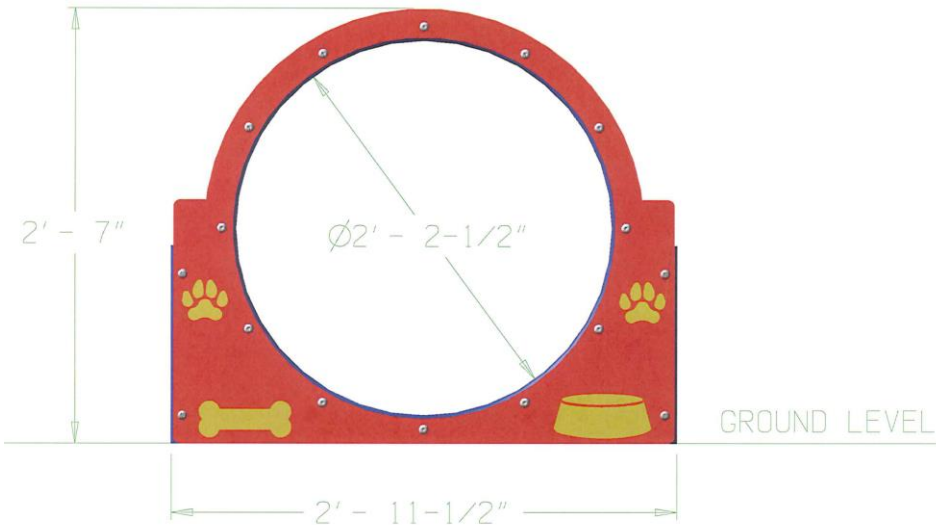

**DOG-ON-IT PARKS**

DOG-ON-IT-PARKS.COM

The Double Bow Wow Barrel offers an extra wide diameter to accommodate canines of all shapes and sizes, and the straight tube section allows dogs to easily see through to the other side. Like all of our tunnels, the Double Bow Wow Barrel's interior is highly textured with our exclusive material to provide years of slip resistance. Standard end panels are laser cut in either Red/Yellow, Black/White or Green/White, with customizable routed dog house options as well.

# 6706 DOUBLE BOW WOW BARREL

6'L and 27"D

**Tube Color: Blue, Red  
or Green**  
**End Panel: Red/Yellow,  
Green/White, or  
Black/White**

**Tunnel interior has  
proprietary texture  
embedded *into* the  
plastic**