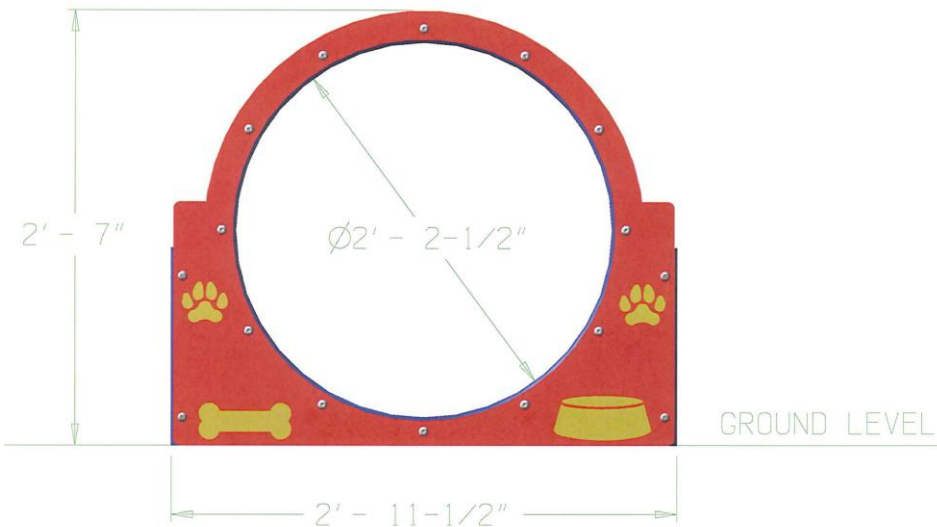

DOG-ON-IT PARKS

DOG-ON-IT-PARKS.COM

The Bow Wow Barrel is an introductory tunnel and ideal for shy/small dog areas, or dogs new to agility. It offers an extra wide diameter to accommodate canines of all shapes and sizes, and the straight tube section allows dogs to easily see through to the other side. Like all of our tunnels, the Bow Wow Barrel's interior is highly textured with our exclusive PolyGrip™ to provide years of slip resistance. Laser cut end panels available in standard red or green, with customizable dog house panels available as well.

View:

6703

BOW WOW BARREL

32"L and 27"D

Standard Panel Colors:

**Red/Yellow or
Green/White**

Tube Color: Blue

**Tunnel interior has
PolyGrip™ texture
embedded *into* the
plastic**

**Stainless steel, vandal
resistant hardware.**

**Surface mount plates
also available.**

DOG-ON-IT-PARKS

4818 Evergreen Way
Ste 250
Everett, WA 98203
P: 877-348-3647

www.dog-on-it-parks.com

Refer to installation manual for
more detailed specifications

Copyright 2017