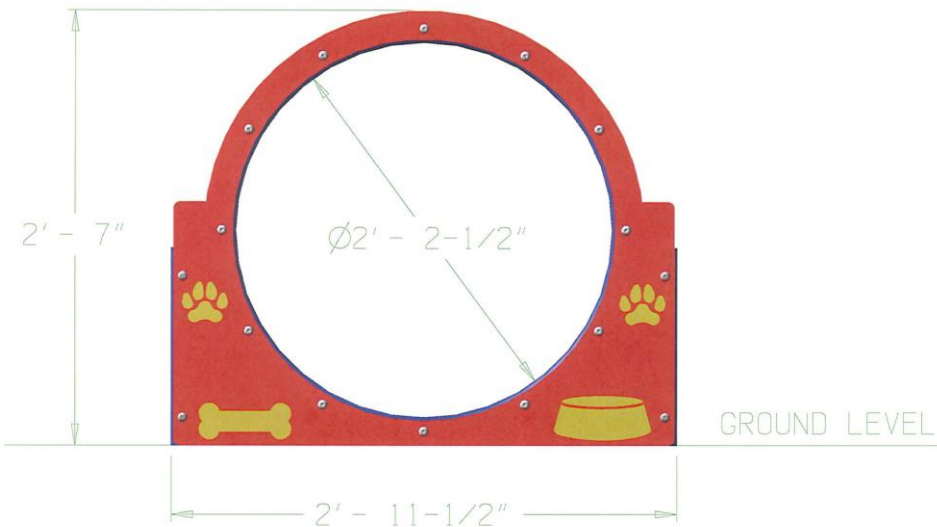

DOG ON IT PARKS

DOG-ON-IT-PARKS.COM

The Bow Wow Barrel is an introductory tunnel and ideal for shy/small dog areas, or dogs new to agility. It offers an extra wide diameter to accommodate canines of all shapes and sizes, and the straight tube section allows dogs to easily see through to the other side. Like all of our tunnels, the Bow Wow Barrel's interior is highly textured with our exclusive material to provide years of slip resistance. Laser cut end panels available in standard red or green, with customizable dog house panels available as well.

View:

6703 BOW WOW BARREL

36"L and 27"D

**Tube Color: Blue, Red
or Green**

**Tunnel interior has
proprietary texture
embedded *into* the
plastic**

**Stainless steel, vandal
resistant hardware.
Surface mount plates
also available.**