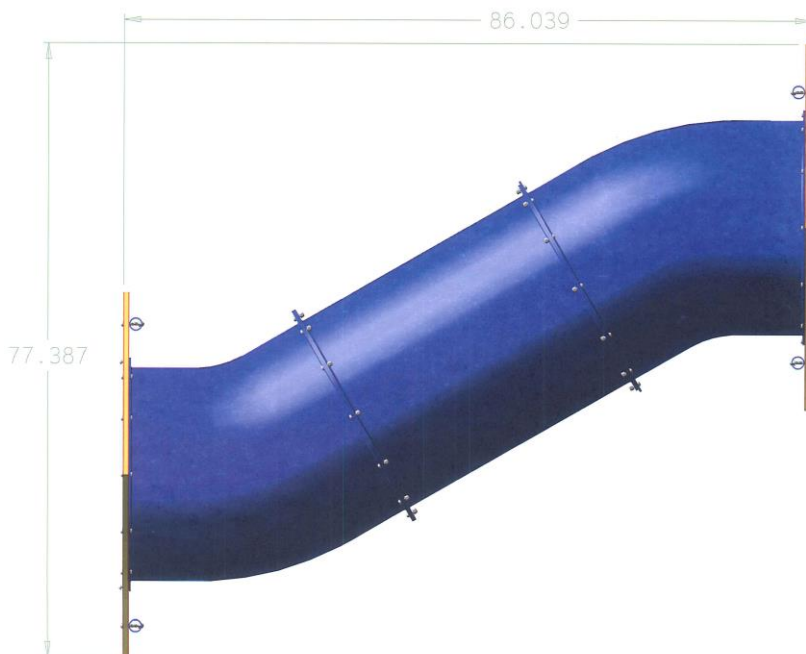

DOG-ON-IT PARKS

DOG-ON-IT-PARKS.COM

Our S-Tunnel features our exclusive PolyGrip™ texture that is embedded into the plastic during the molding process. Unlike slippery playground tubes that can easily cause a dog to lose its footing, ours provides years of slip resistant texture. The extra wide 27” diameter also allows access for dogs of all sizes and the careful arrangement of the “S” shape means dogs can always see through to the other end. The customizable doghouse panel provides a touch of fun and is available in two color options.

Views:

6701/6702 S-TUNNEL

Dimensions:
7'L x 30"H x 27"D

**Exclusive PolyGrip™
texture for maximum slip
resistance**

Panel Color Options:
Red/Yellow or
Green/White

6701: 1 Doghouse Panel
6702: 2 Doghouse Panels