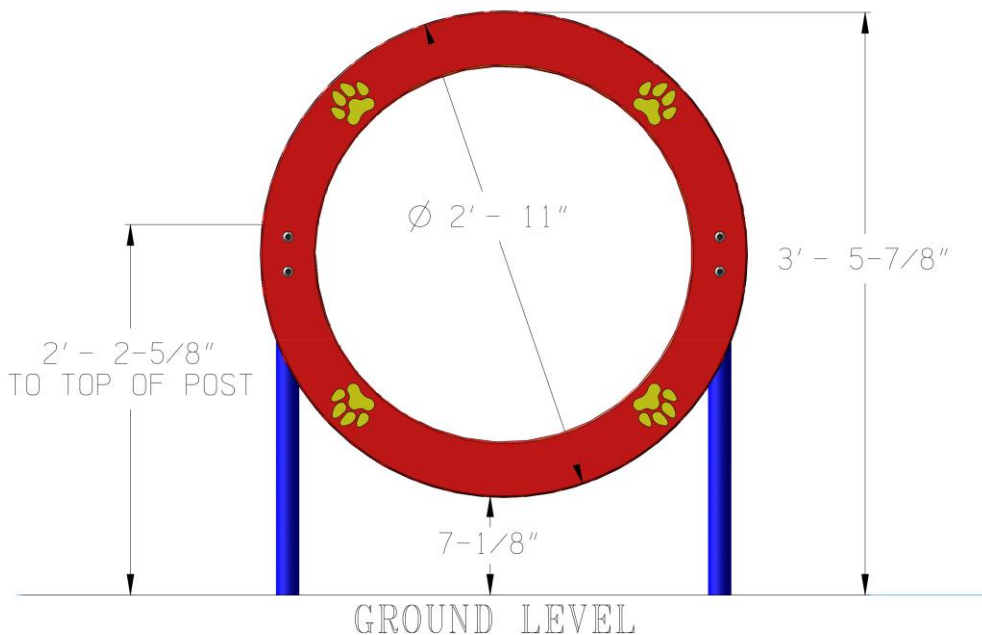

DOG-ON-IT PARKS

DOG-ON-IT-PARKS.COM

The Single Hoop Jump is a practical component for smaller parks that need to maximize space. The large diameter accommodates dogs of all sizes, and the low entry is ideal for small dogs or those new to agility. Our signature paw details are precision routed and help to provide depth perception, and free customization allows you to add your park or community name, or honor a park donor. Standard colors are Red, Blue or Green, custom colors available for additional charge.

6523 SINGLE HOOP JUMP

Diameter measures 27"
with routed dog paw
details

**Standard Colors: Green,
Red or Blue**

**Powder coated,
rust-proof aluminum
uprights**

**Stainless steel, vandal
resistant hardware**