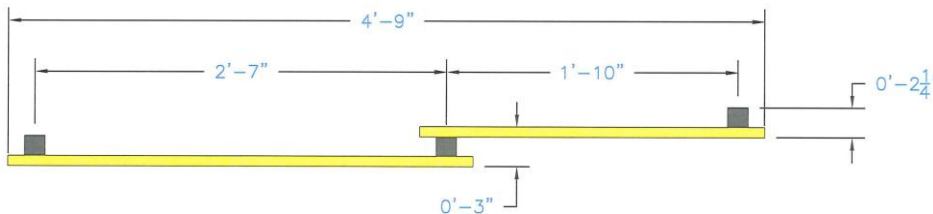

DOG-ON-IT PARKS

DOG-ON-IT-PARKS.COM

The Double Hoop Jump offers two play components in one and is a practical component for smaller parks that need to maximize space. One hoop accommodates large and extra-large breeds, while the smaller option is suitable for medium and small dogs. Our signature paw and bone details are precision routed and help to provide depth perception, along with free customization. Standard colors are Red or Green, custom colors available for additional charge.

Top and Side Views:

6522 DOUBLE HOOP JUMP

Set of Two (2)
Diameter of large hoop
measures 27" and
small hoop 18"

Customizable, bi-color
HDPE plastic hoops

Powder coated,
rust-proof aluminum
uprights

Stainless steel, vandal
resistant hardware