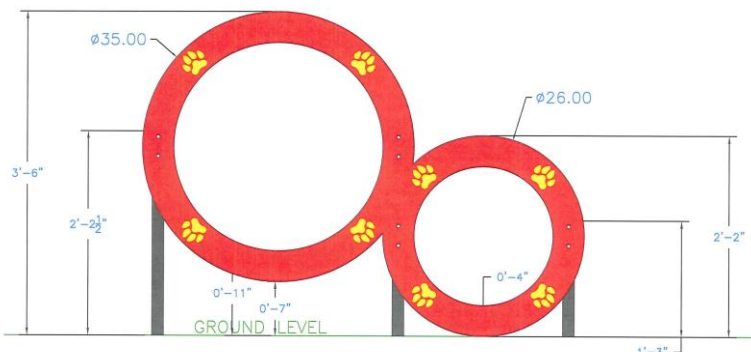

DOG-ON-IT PARKS

DOG-ON-IT-PARKS.COM

The Double Hoop Jump offers two play components in one and is a practical component for smaller parks that need to maximize space. One hoop accommodates large and extra-large breeds, while the smaller option is suitable for medium and small dogs. Our signature paw and bone details are precision routed and help to provide depth perception, along with free customization. Standard colors are Red or Green, custom colors available for additional charge.

Top and Side Views:

6522 DOUBLE HOOP JUMP

Set of Two (2)
Diameter of large hoop
measures 27" and
small hoop 18"

Customizable, bi-color
HDPE plastic hoops

Powder coated,
rust-proof aluminum
uprights

Stainless steel, vandal
resistant hardware