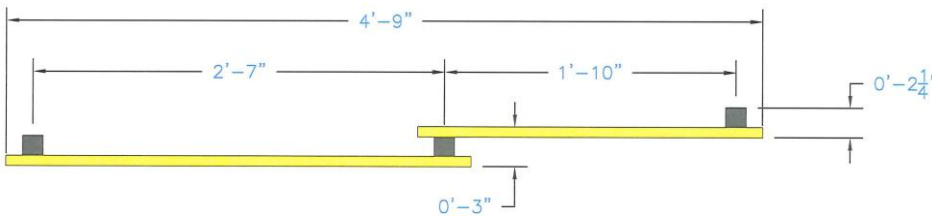

**DOG-ON-IT PARKS**

DOG-ON-IT-PARKS.COM

The Double Hoop Jump offers two play components in one and is a practical component for smaller parks that need to maximize space. One hoop accommodates large and extra-large breeds, while the smaller option is suitable for medium and small dogs. Our signature paw and bone details are precision routed and help to provide depth perception, and you can also add your park or community name for free. Standard colors are Red, Blue or Green, with custom colors available for additional charge.

**Top and Side Views:**

**6522  
DOUBLE  
HOOP JUMP**

**Set of Two  
Large hoop measures  
27" and small hoop 18"**

**Customizable, bi-color  
solid poly plastic hoops**

**Powder coated,  
rust-proof aluminum  
uprights**