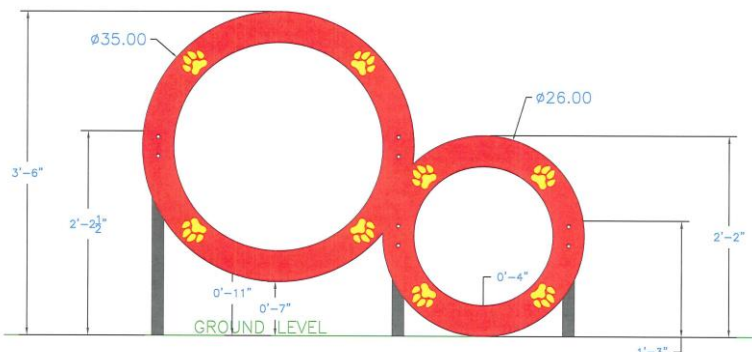

**DOG-ON-IT PARKS**

DOG-ON-IT-PARKS.COM

The Double Hoop Jump offers two play components in one and is a practical component for smaller parks that need to maximize space. One hoop accommodates large and extra-large breeds, while the smaller option is suitable for medium and small dogs. Our signature paw and bone details are precision routed and help to provide depth perception, and you can also add your park or community name for free. Standard colors are Red, Blue or Green, with custom colors available for additional charge.

**Top and Side Views:**

**6522  
DOUBLE  
HOOP JUMP**

**Set of Two  
Large hoop measures  
27" and small hoop 18"**

**Customizable, bi-color  
solid poly plastic hoops**

**Powder coated,  
rust-proof aluminum  
uprights**