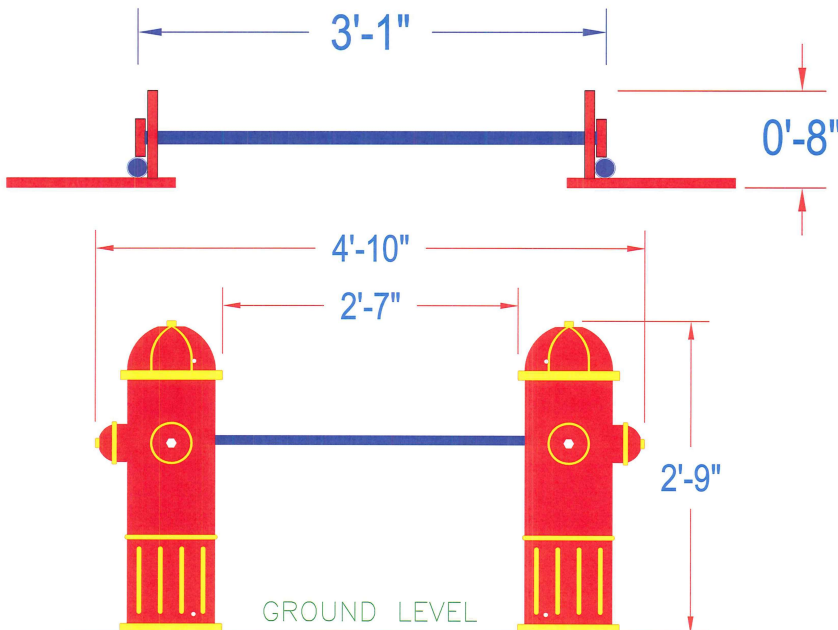

**DOG-ON-IT PARKS**

DOG-ON-IT-PARKS.COM

The Adjustable Jump Bar is an ideal starter jump for dogs of all sizes. The lightweight (yet super durable!) aluminum alloy bar makes easy to modify the height and the shallow guide slots allows the bar to easily fall into the channel, so it's a much safer option than heavy steel bars. The Fire Hydrant details add a touch of fun and also help to guide your dog through the center of the jump. Standard colors are Red, Black, Blue or Green, with custom colors available for an additional charge.

### Top and Front Views:

**6521**

## **ADJUSTABLE JUMP BAR**

**Aircraft grade,  
aluminum alloy jump  
bar**

**7 height adjustments**

**Standard Colors: Red,  
Black, Blue or Green**

**Stainless steel, vandal  
resistant hardware**