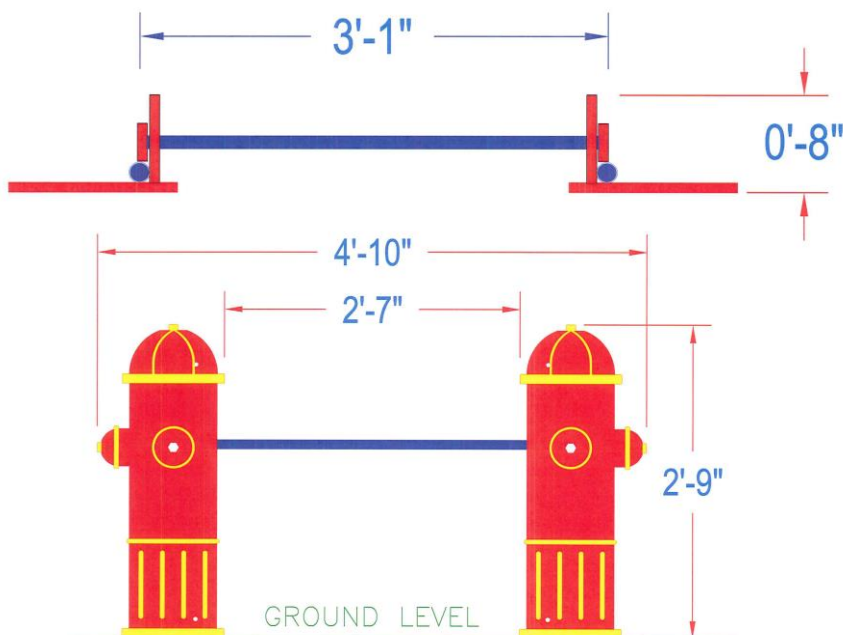

DOG-ON-IT PARKS

DOG-ON-IT-PARKS.COM

The Adjustable Jump Bar is an ideal starter jump for dogs of all sizes. The lightweight (yet super durable!) aluminum alloy bar makes easy to modify the height and the shallow guide slots allows the bar to easily fall into the channel, so it's a much safer option than heavy steel bars. The Fire Hydrant details add a touch of fun and also help to guide your dog through the center of the jump. Standard colors are Blue, Red or Green, with custom colors available for an additional charge.

Top and Front Views:

6521

ADJUSTABLE JUMP BAR

**Aircraft grade,
aluminum alloy jump
bar**

7 height adjustments

**Standard Colors: Red,
Blue or Green**

**Stainless steel, vandal
resistant hardware**

DOG-ON-IT-PARKS