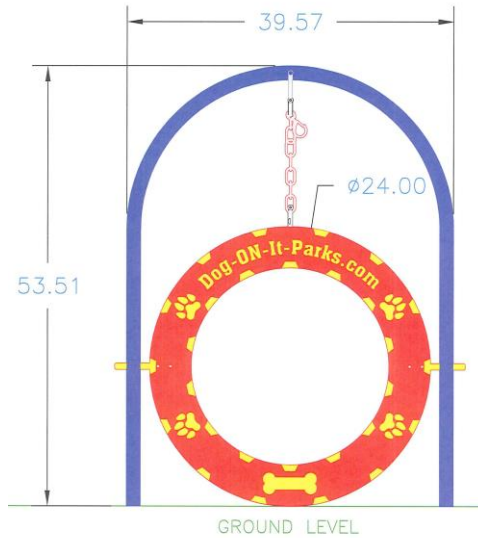

DOG ON IT PARKS

DOG-ON-IT-PARKS.COM

Our top selling jump! The Adjustable Tire Jump offers over 12" of height adjustment and the 27" interior diameter of the hoop can accommodate large dogs making this suitable for canines of all shapes and sizes. Made with durable (and eco-friendly!) solid poly and rust-proof aluminum, the Adjustable Tire Jump also includes free customization with your park or community name. Standard colors are Red, Blue or Green with custom colors available for an additional charge.

Top and Side Views:

6520 ADJUSTABLE TIRE JUMP

**Standard Colors: Red,
Blue or Green, custom
colors available**

**Customizable solid poly
plastic hoop with paw
and bone details**

**Over 12" of height
adjustment and extra
wide hoop**