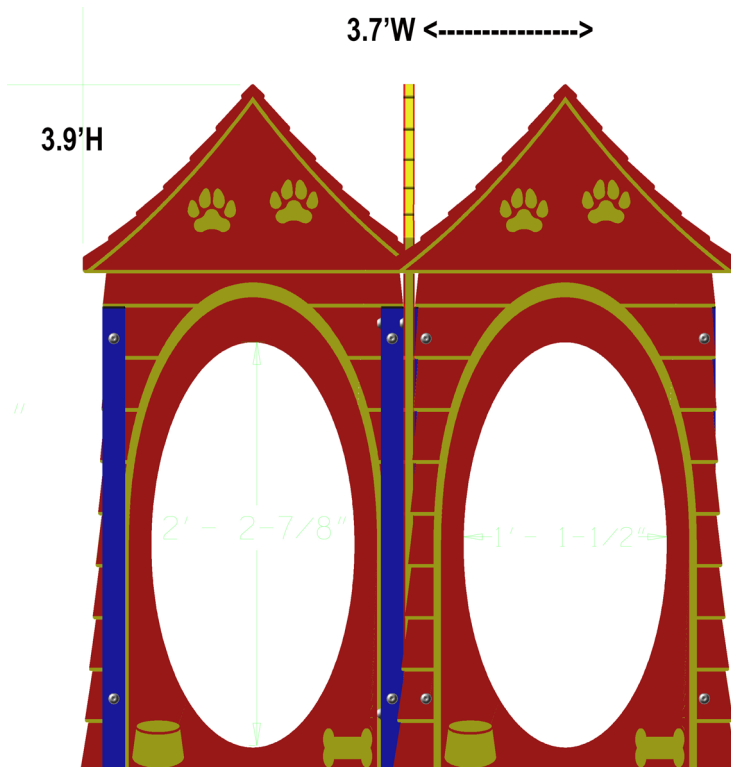

DOG-ON-IT PARKS

DOG-ON-IT-PARKS.COM

The Dog House Run is a set of three routed bi-color panels arranged in a fun zig zag style. The entry is a generous 2'Hx1'W for easy weaving and this unique component that helps dogs build confidence. Standard color options are Red, Green, Black or Blue. Routed HDPE panels include free customization with your park, community or sponsor name.

6510 DOG HOUSE RUN

**Bi-color, eco-friendly
solid poly panels**

**Color Options: Red,
Black, Blue or Green**

**Powder coated
aluminum uprights and
vandal-resistant
stainless steel
hardware**

Dims: 3.7'W x 3.9'H