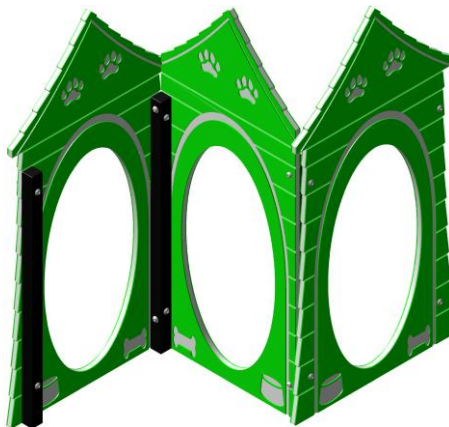

DOG-ON-IT PARKS

DOG-ON-IT-PARKS.COM

The Dog House Run is a set of three routed bi-color dog house panels arranged in zig zag style. This is a unique component that helps dogs build confidence. Standard color options are Red, Green or Blue with custom, colors available for an additional charge. Routed dog house panels include free customization with your park, community or sponsor name.

6510 DOG HOUSE RUN

**Bi-color and eco-
friendly solid poly
panels**

**Color Options: Red,
Blue or Green**

**Powder coated
aluminum uprights and
vandal-resistant
stainless steel
hardware**

**Add your park or
community name free
of charge!**