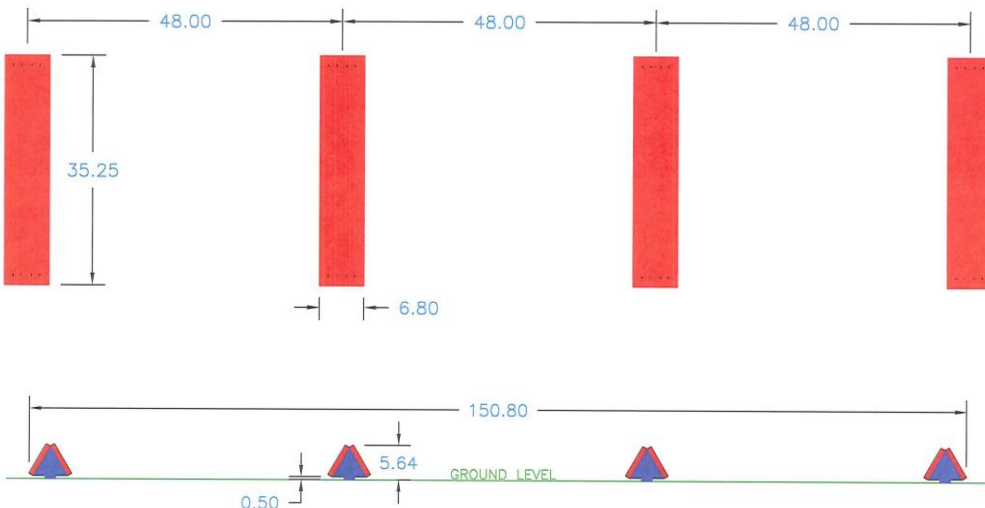

DOG-ON-IT PARKS

DOG-ON-IT-PARKS.COM

Hound Hurdles help to improve jumping and timing skills. This series of four low jumps is suitable for dogs of all sizes and is easily modified for small dog areas of the park by narrowing the spacing between each jump. Alternating paw and bone details add an element of fun while also helping to provide depth perception. Standard colors are Red, Blue or Green, with custom colors available for an additional charge.

Top and Side Views:

6509 HOUND HURDLES

**Set of four: Features
free customization!**

**Rust resistant, powder
coated aluminum
support posts**

**Bi-color, routed solid
poly planks with paw
and bone details**